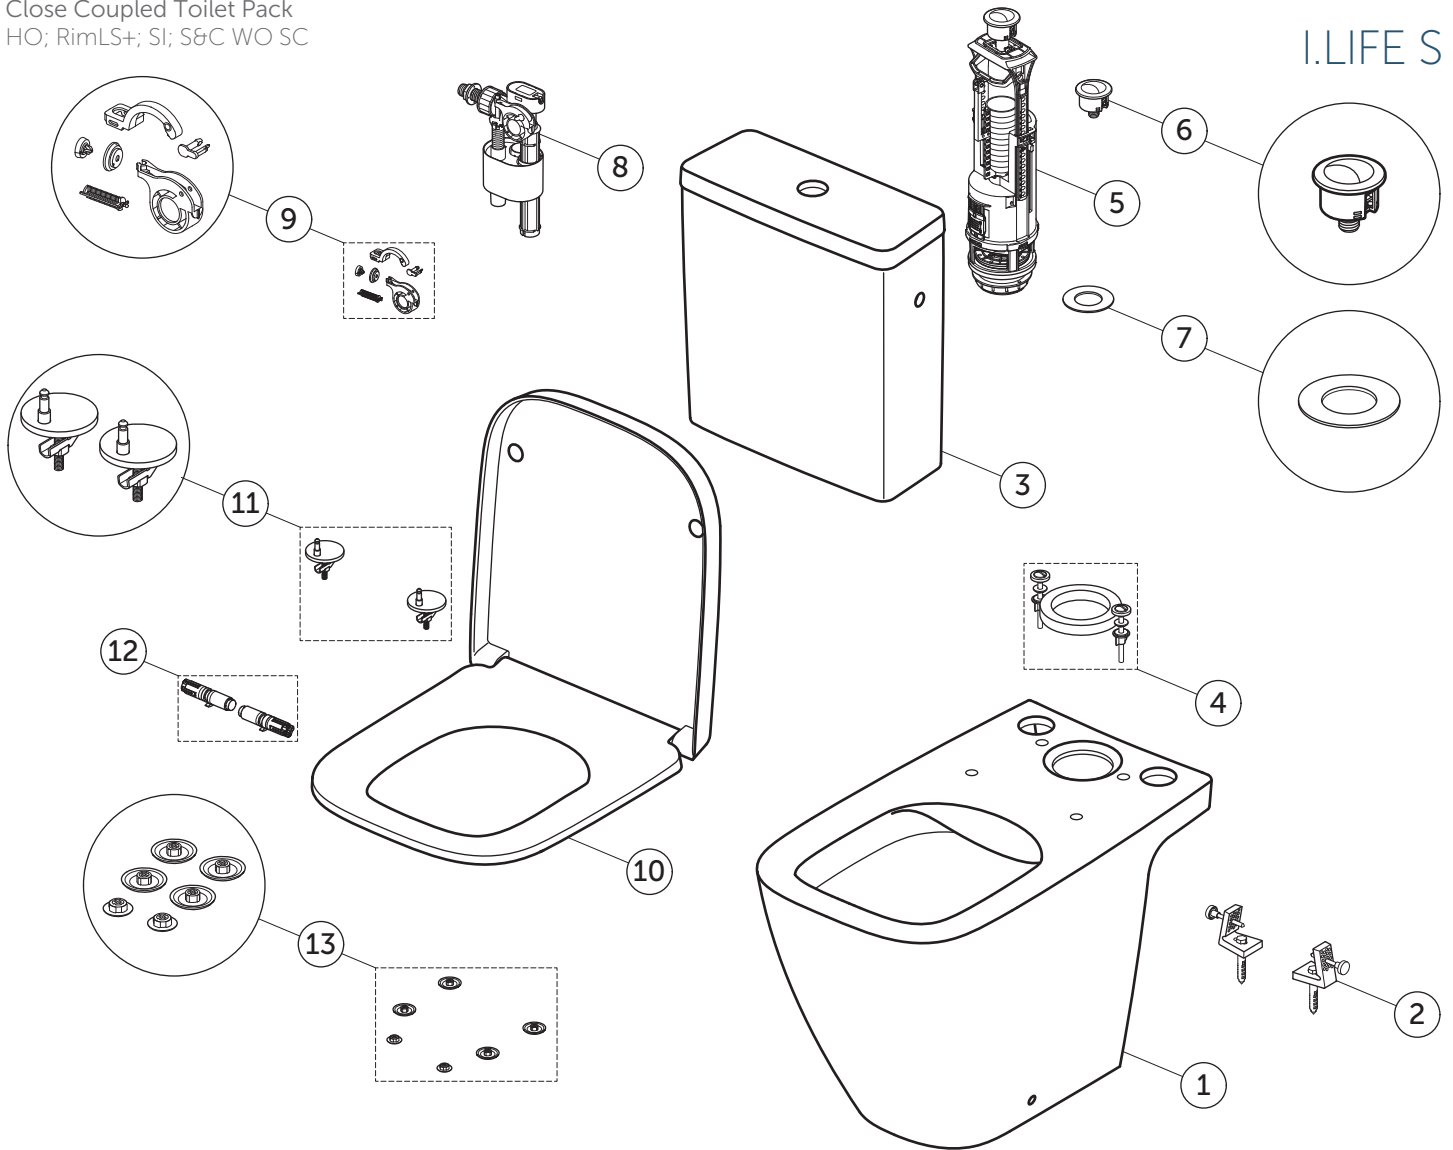

SPARE PARTS

T517101

Close Coupled Toilet Pack
HO; RimLS+; SI; S&C WO SC

I.LIFE S

Item	Description	Spare Code
1	CC BOWL HO RimLS+ WHT	
2	FIXATION SET FOR HIDDEN MOUNTING	TT0257919
3	TANK + LID SI 3/8 WHT	TV95801
4	TANK FIXATION SET	R640267
5	OUTLET VALVE EU NO LOGO	RV24367
6	TANK TRIM BUTTON EU NO LOGO	RV24567
7	SPARE SEAL FOR OUTLET VALVE EU	RV24867
8	SIDE INLET VALVE 3/8 BRASS + CAP EU	RV24267
9	SET DIAPHRAGM + FILTER FOR SIDE INLET EU	RV24767
10	SEAT & COVER COMPACT WO SC WHT	T473701
11	TOILET SEAT HINGE PACK BS22	TV90067
12	TOILET SEAT DAMPER 18MM BS ZP3427	TV90967
13	TOILET SEAT BUFFERS 6 PCS BS0713 + S0712	EW02467