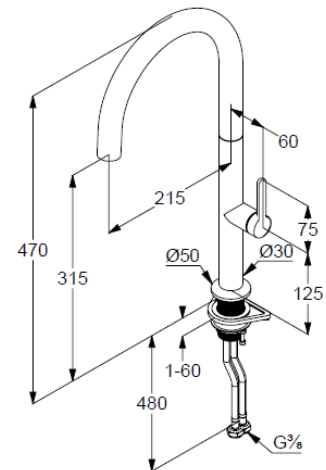

kitchen faucet
single lever mixer
1-hole mounted
solid lever, metal
lateral actuation
aerator M24
ceramic cartridge
flow rate at 3 bar 6,5 l/min.
swivel spout (360°)
flexible hoses G3/8 DVGW approved
shank-fixing

Produktabbildung/ Product picture

Maßzeichnung/ Dimensional drawing

Durchfluss/ Flow rate