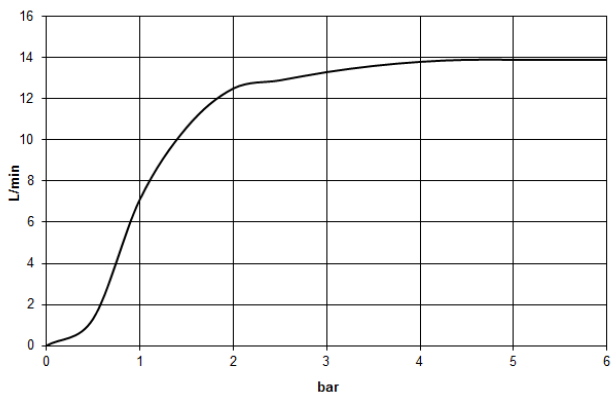

28 689 970 Product version from 3/13/2017

- rain shower Ø 300 mm
- Rain shower material: metal
- PURE RAIN, max. flow rate 14 l/min (at 3 bar)
- Function from: 10 l/min
- quick clearing
- with anti-scale system

technical data:

- rosette Ø 60 mm optional
- 1/2" connection

Notes:

Recommended miscellaneous

Concealed wall elbow - 35 085 970 90

- min. recess depth 90 mm
- max. recess depth 163 mm

28 689 970 Product version from 3/13/2017

mm [inches]

Flow rate chart

Codes & Standards

DIN 4109

EN 1112

ISO 3822

Scottish Water
Byelaws

UK Water Supply
Regulations