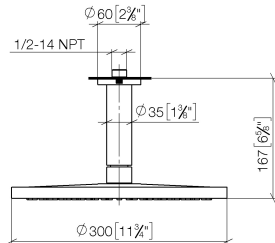

28 689 970 Product version from 3/13/2017

- rain shower Ø 300 mm
- Rain shower material: metal
- PURE RAIN, max. flow rate 14 l/min (at 3 bar)
- Function from: 10 l/min
- quick clearing
- with anti-scale system

technical data:

- rosette Ø 60 mm optional
- 1/2" connection

Notes:

Recommended miscellaneous

Concealed wall elbow - 35 085 970 90

- min. recess depth 90 mm
- max. recess depth 163 mm

28 689 970 Product version from 3/13/2017

mm [inches]

Flow rate chart

Codes & Standards

DIN 4109

EN 1112

ISO 3822

Scottish Water
Byelaws

UK Water Supply
Regulations

WRAS_2212

Spare parts list

No.	Item Number	Name	Quantity used	Delivery time
3	09 11 03 080-06	Connection Ø 35 x 135 mm - Brushed Platinum	1.00	20
6	90 30 09 069 00 90	Spanner -	1.00	14
2	09 14 10 141 90	O-Ring NBR 70 34,59 x 2,62 mm -	1.00	14
1	09 27 22 040-06	Rosette Ø 60 x Ø 35 x 9 mm - Brushed Platinum	1.00	20
5	04 12 05 091 00-06	Rainshower round Ø 300 mm - Brushed Platinum	1.00	20
4	09 23 01 075 90	Sieve seal Ø 18 x 3,5 mm -	1.00	14