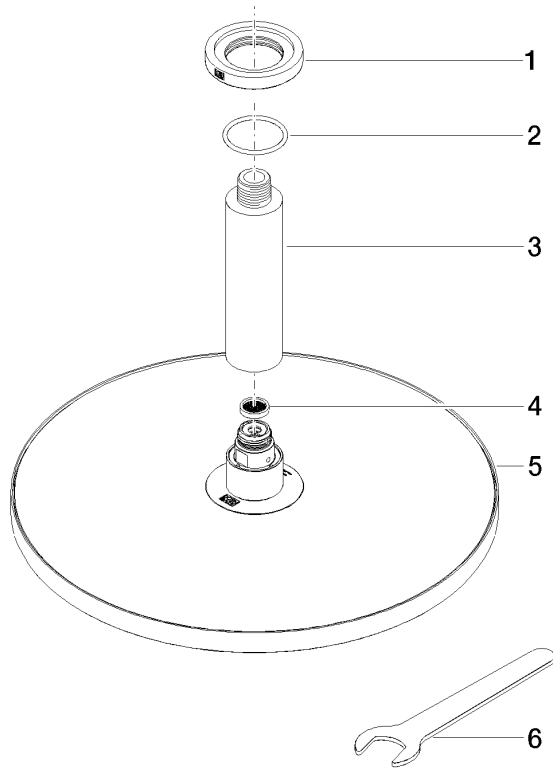

28 689 970 Product version from 3/13/2017

- rain shower Ø 300 mm
- Rain shower material: metal
- PURE RAIN, max. flow rate 14 l/min (at 3 bar)
- Function from: 10 l/min
- quick clearing
- with anti-scale system

technical data:

- rosette Ø 60 mm optional
- 1/2" connection

Notes:

Recommended miscellaneous

Concealed wall elbow - 35 085 970 90

- min. recess depth 90 mm
- max. recess depth 163 mm

28 689 970 Product version from 3/13/2017

Ü-Zeichen

Rainshower with ceiling fixing 300 mm - Brushed Platinum

SERIES SPECIFIC

28 689 970 Product version from 3/13/2017

Certificates and sustainability

LGA_29

LGA_29

DVGW_DW-
6517DN0

WRAS_2212

Spare parts list

No.	Item Number	Name	Quantity used	Delivery time
3	09 11 03 080-06	Connection Ø 35 x 135 mm - Brushed Platinum	1.00	20
6	90 30 09 069 00 90	Spanner -	1.00	14
2	09 14 10 141 90	O-Ring NBR 70 34,59 x 2,62 mm -	1.00	14
1	09 27 22 040-06	Rosette Ø 60 x Ø 35 x 9 mm - Brushed Platinum	1.00	20
5	04 12 05 091 00-06	Rainshower round Ø 300 mm - Brushed Platinum	1.00	20
4	09 23 01 075 90	Sieve seal Ø 18 x 3,5 mm -	1.00	14