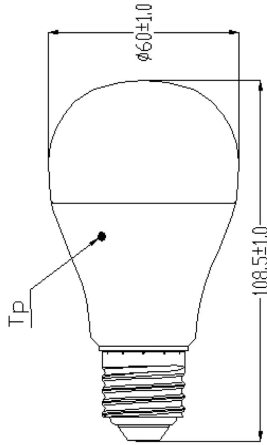

## Product Overview

Product name	ToLEDo GLS V4 DIM FR 1060lm 827 E27 SL
Technology	LED
Watt (Rated) (W)	11
Cap/Base	E27
E-number FI	4740295
Colour temperature (K)	2700
CRI (Ra)	80
Colour Consistency (SDCM)	6
Wattage (W)	11
Product EAN number	5410288266831
Warranty	3 years

## Technical drawings

## PHYSICAL DATA

Nominal Product Diameter (mm)	109
Max. Lamp Diameter (mm) - D	60
Weight (kg)	0.111