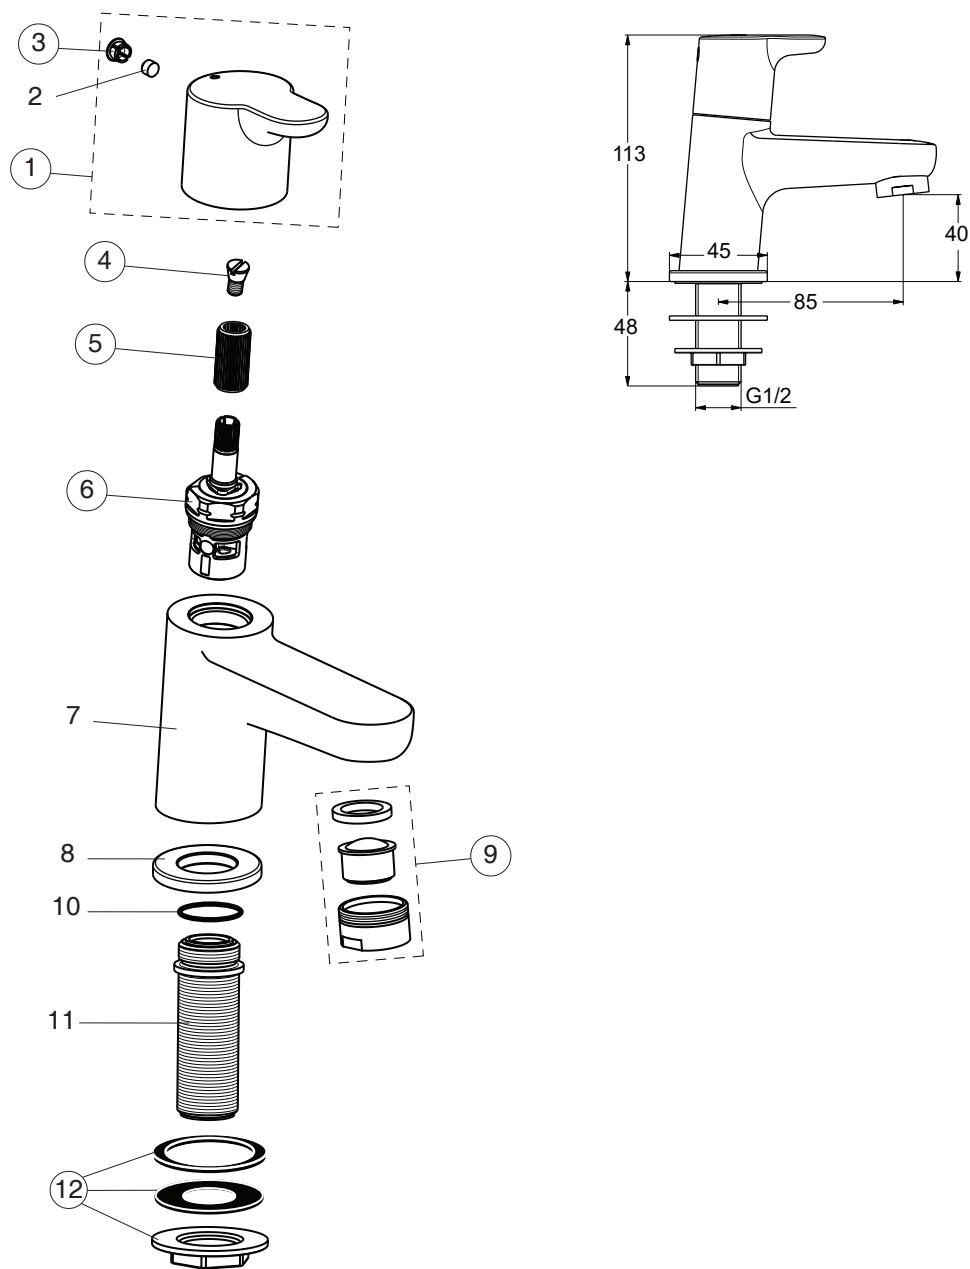

CONNECT BLUE (B9927AA)

Pos.	Signify	Spare parts-Nr.	Quantity	Pos.	Signify	Spare parts-Nr.	Quantity
1	Handle(Red), w/logo ISI-compl.	B961018AA	1 Pcs.	11	Connector G1/2xG1/2		1 Pcs.
	Handle(Blue), w/logo ISI-compl.	B961017AA	1 Pcs.	12	Connecting set	B960480NU	1 Set
2	Screw M5x6		1 Pcs.				
3	Button	A961157AA	1 Pcs.				
4	Screw M4	A961337NU	1 Pcs.				
5	Griff-insert	A963196NU	1 Pcs.				
6	Cartridge G1/2, a-c/w open	A963003NU	1 Pcs.				
7	Body pillar tap 1/2		1 Pcs.				
8	Rosette decorative		1 Pcs.				
9	Aerator M24x1-A / 5 l	B960754AA	1 Pcs.				
10	O-Ring Ø18.2x1.7		1 Pcs.				