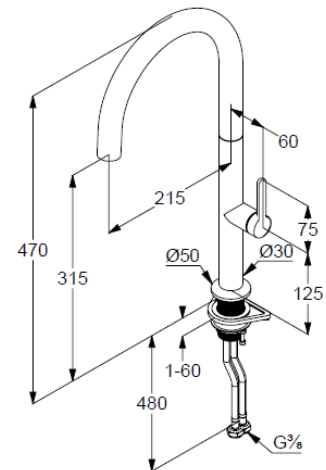

Technische Daten/ Technical Data

KLUDI-AUREA
kitchen faucet
DN 15

Ref.: 55803N575

Finishes:
N5 Stainless Brushed Nickel PVD

Product description
Manufacturer KLUDI GmbH & Co. KG
Typ: KLUDI-AUREA
kitchen faucet
Ref.: 55803N575

kitchen faucet
single lever mixer
1-hole mounted
solid lever, metal
lateral actuation
aerator M24
ceramic cartridge
flow rate at 3 bar 6,5 l/min.
swivel spout (360°)
flexible hoses G3/8 DVGW approved
shank-fixing

Produktabbildung/ Product picture

Maßzeichnung/ Dimensional drawing

Durchfluss/ Flow rate