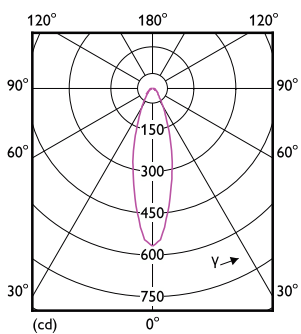

## Fotometrische gegevens

Light Distribution Diagram - MAS ExpertColor 14.8-75W 927 AR111 24D

Spectral Power Distribution Colour - MAS ExpertColor 14.8-75W 927 AR111 24D