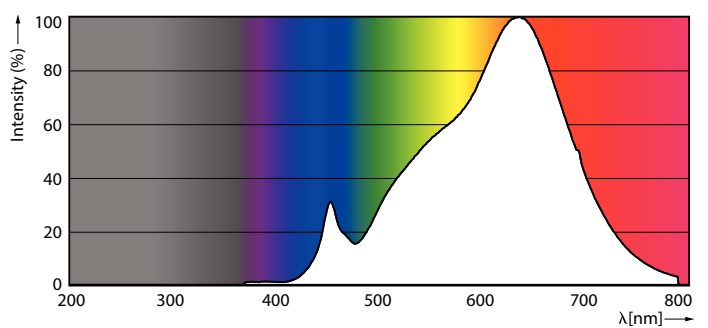

## Fotometrische gegevens

Light Distribution Diagram - MAS ExpertColor 14.8-75W 927 AR111 24D

Spectral Power Distribution Colour - MAS ExpertColor 14.8-75W 927 AR111 24D