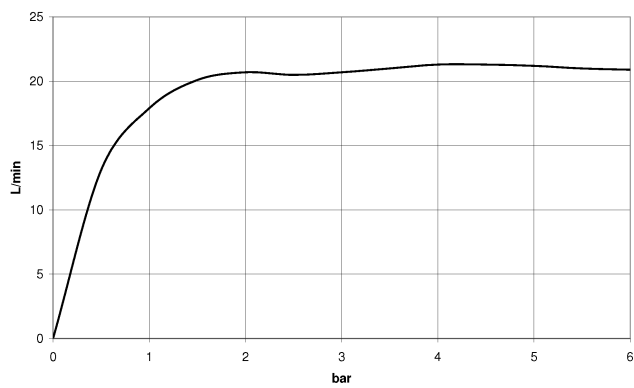

META Single-lever bath mixer for wall mounting with hand shower set - Matte Black

META

33 233 660 Product version from 7/1/2023

- spout: circular, air-enriched flow
- max. flow 14 l/min at 3 bar flow pressure
- Hand shower: COMPACT RAIN, max. flow rate 6.8 l/min (at 3 bar)
- complete hand shower set with anti-scale system
- automatic bath/shower diverter
- 202mm projection
- slide-on rosettes Ø 60 mm
- gauge 150 mm - 15 mm
- 1/2" connection
- metal shower hose 1250mm with integrated anti-twist protection
- shower holder rosette Ø 57mm
- WRAS

Intrinsic protection against back flow.

	Matte Black	33 233 660-33
	Chrome	33 233 660-00
	Brushed Platinum	33 233 660-06
	Dark Chrome	33 233 660-19
	Light Gold (PVD)	33 233 660-26
	Brushed Light Gold (PVD)	33 233 660-27
	Brushed Gold (PVD)	33 233 660-37
	Brushed Dark Brass (PVD)	33 233 660-39
	Brushed Bronze (PVD)	33 233 660-42
	Brushed Dark Bronze (PVD)	33 233 660-43
	Brushed Chrome	33 233 660-93
	Brushed Dark Platinum	33 233 660-99

33 233 660 Product version from 7/1/2023
mm [inches]

Flow rate chart

Codes & Standards

DIN 4109

EN 1717

ISO 3822

Scottish Water
Byelaws

UK Water Supply
Regulations