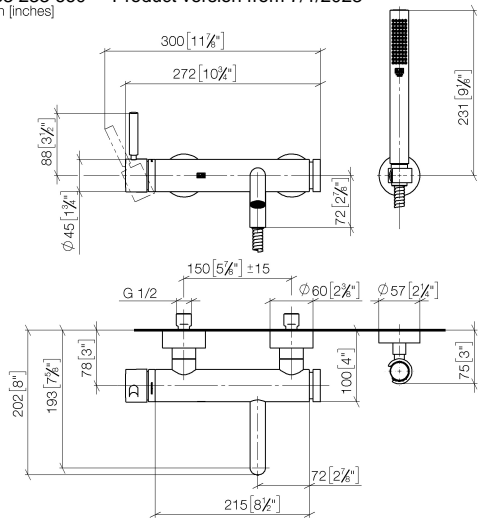

META Single-lever bath mixer for wall mounting with hand shower set - Matte Black

META

33 233 660 Product version from 7/1/2023

- spout: circular, air-enriched flow
- max. flow 14 l/min at 3 bar flow pressure
- Hand shower: COMPACT RAIN, max. flow rate 6.8 l/min (at 3 bar)
- complete hand shower set with anti-scale system
- automatic bath/shower diverter
- 202mm projection
- slide-on rosettes Ø 60 mm
- gauge 150 mm - 15 mm
- 1/2" connection
- metal shower hose 1250mm with integrated anti-twist protection
- shower holder rosette Ø 57mm
- WRAS

33 233 660 Product version from 7/1/2023
mm [inches]

Flow rate chart

Codes & Standards

DIN 4109

EN 1717

ISO 3822

Scottish Water
Byelaws

UK Water Supply
Regulations

Ü-Zeichen

META Single-lever bath mixer for wall mounting with hand shower set - Matte Black

META

33 233 660 Product version from 7/1/2023

Certificates and sustainability

Belgaqua_21-025-2 LGA_29

WRAS_2207

EPD-DOR-20230287 Belgaqua_25-338-2
-IBA1-EN
Environmental.prod
uct-declarat

33 233 660 Product version from 7/1/2023

Parts for other finishes can be found here: [Chrome](#)

Spare parts list

No.	Item Number	Name	Quantity used	Delivery time
1	33 200 660-33	META Single-lever bath mixer for wall mounting without shower set - Matte Black	1.00	20
2	28 050 920-33	CIRCLE Wall bracket - Matte Black	1.00	-
Spare part can no longer be ordered, please order the replacement item				
3	90 30 02 072 00-33	Metal shower hose 1/2" x 3/8" x 1250 mm - Matte Black	1.00	40
4	90 12 11 140 41-33	Bar-type hand shower 6,8 l/min - Matte Black	1.00	-
Spare part can no longer be ordered, please order the replacement item				