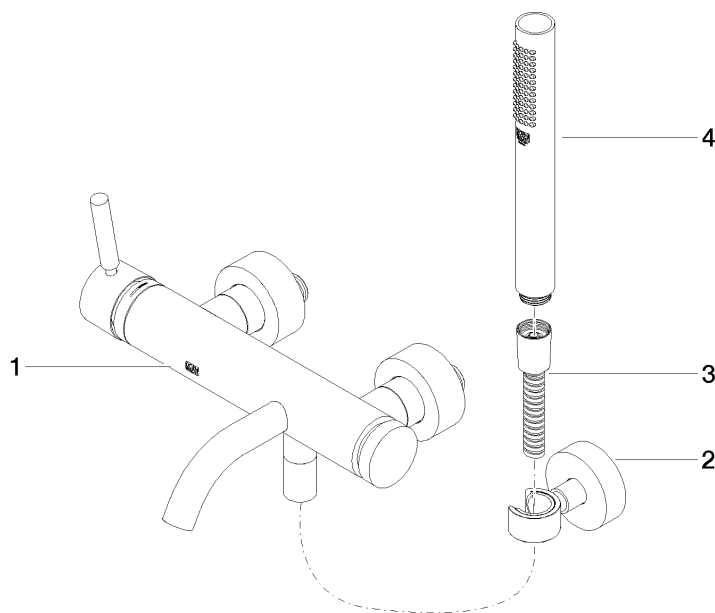

META Single-lever bath mixer for wall mounting with hand shower set - Matte Black

META

33 233 660 Product version from 7/1/2023

- spout: circular, air-enriched flow
- max. flow 14 l/min at 3 bar flow pressure
- Hand shower: COMPACT RAIN, max. flow rate 6.8 l/min (at 3 bar)
- complete hand shower set with anti-scale system
- automatic bath/shower diverter
- 202mm projection
- slide-on rosettes Ø 60 mm
- gauge 150 mm - 15 mm
- 1/2" connection
- metal shower hose 1250mm with integrated anti-twist protection
- shower holder rosette Ø 57mm
- WRAS

33 233 660 Product version from 7/1/2023
mm [inches]

Flow rate chart

Codes & Standards

DIN 4109

EN 1717

ISO 3822

Scottish Water
Byelaws

UK Water Supply
Regulations

Ü-Zeichen

META Single-lever bath mixer for wall mounting with hand shower set - Matte Black

META

33 233 660 Product version from 7/1/2023

Certificates and sustainability

Belgaqua_21-025-2 LGA_29

WRAS_2207

EPD-DOR-20230287 Belgaqua_25-338-2
-IBA1-EN
Environmental.prod
uct-declarat

33 233 660 Product version from 7/1/2023

Parts for other finishes can be found here: [Chrome](#)

Spare parts list

No.	Item Number	Name	Quantity used	Delivery time
1	33 200 660-33	META Single-lever bath mixer for wall mounting without shower set - Matte Black	1.00	20
2	28 050 920-33	CIRCLE Wall bracket - Matte Black	1.00	-
Spare part can no longer be ordered, please order the replacement item				
3	90 30 02 072 00-33	Metal shower hose 1/2" x 3/8" x 1250 mm - Matte Black	1.00	40
4	90 12 11 140 41-33	Bar-type hand shower 6,8 l/min - Matte Black	1.00	-
Spare part can no longer be ordered, please order the replacement item				