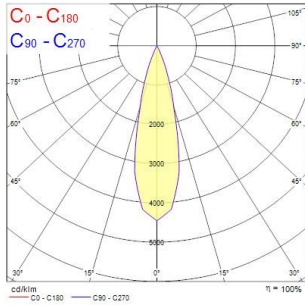

Myriad Adjustable Round - White with White bezel

MYRIAD ADJ ROUND WHITE 2700K DALI WHITE BZ
2058030

PRODUCT OVERVIEW

Product name	MYRIAD ADJ ROUND WHITE 2700K DALI WHITE BZ
Technology	LED
Cap/Base	N/A
Housing	PC Polycarbonate
Mount	Ceiling recessed mounting
Environment	Indoor
Warranty	5 years
Fixture luminous flux (lm)	567
Luminaire efficacy (lm/W)	57
LOR (%)	100
Colour temperature (K)	2700
Light colour	Candlelight
CRI (Ra)	85
Colour Variation Initial (SDCM)	SDCM3
Photobiological Risk Group	RG1
Total power consumption (W)	10
Electrical protection	Class II
Housing colour	White
IP rating	IP20
IK rating	IK02
Product EAN number	5025768580309

PHOTOMETRY

Myriad Adjustable Round - White with White bezel MYRIAD ADJ ROUND WHITE 2700K DALI WHITE BZ 2058030

Distance [m]	Cone diameter [m]	Beam diameter [m]	Beam angle [°]	Illuminance [lx]
0.5	0.23	0.23	13.2°	10388
1.0	0.47	0.47	13.2°	2620
1.5	0.70	0.70	13.2°	1122
2.0	0.94	0.94	13.2°	611
2.5	1.17	1.17	13.2°	424
3.0	1.41	1.41	13.2°	281

Distance [m] Cone diameter [m]
 C0-C180 (Half beam angle: 26.4°)

TECHNICAL DRAWINGS