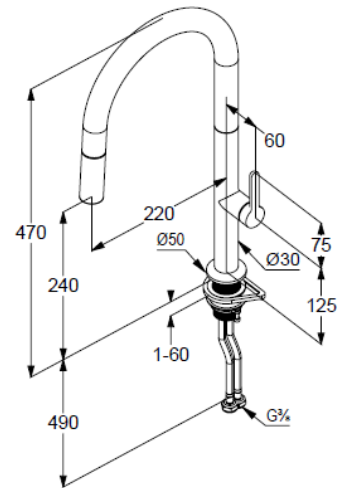

kitchen faucet  
single lever mixer  
extractable hand spray  
automatic diverter: jet/aerator  
1-hole mounted  
quick connect  
lateral actuation  
protected against back flow  
ceramic cartridge  
flow rate at 3 bar 6,5 l/min.  
swivel spout (230°)  
flexible hoses G3/8 DVGW approved  
shank-fixing  
extractable hoses 250mm

### Produktabbildung/ Product picture

### Maßzeichnung/ Dimensional drawing