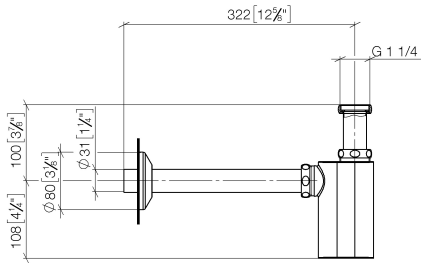

10 040 970 Product version from 4/1/2025

• rosette Ø 80 mm

| | | |
|---|-------------------------------|---------------|
|  | Brushed Dark Platinum | 10 040 970-99 |
|  | Chrome | 10 040 970-00 |
|  | Brushed Platinum | 10 040 970-06 |
|  | Platinum | 10 040 970-08 |
|  | Durabass (23kt Gold) | 10 040 970-09 |
|  | Dark Chrome | 10 040 970-19 |
|  | Brushed Durabass (23kt Gold) | 10 040 970-28 |
|  | Brushed Gold (PVD) | 10 040 970-37 |
|  | Brushed Dark Brass (PVD) | 10 040 970-39 |
|  | Brushed Bronze (PVD) | 10 040 970-42 |
|  | Brushed Champagne (22kt Gold) | 10 040 970-46 |
|  | Champagne (22kt Gold) | 10 040 970-47 |

MADISON Siphon for basin 1 1/4" - Brushed Dark Platinum

MADISON

10 040 970 Product version from 4/1/2025

mm [inches]

10 040 970 Product version from 4/1/2025

Parts for other finishes can be found here: [Chrome](#)

Spare parts list

| No. | Item Number | Name | Quantity used | Delivery time |
|-----|-------------|--------------------|---|---------------|
| | 8 | 09 28 23 002-99 | Pipe Ø 32 x 0,75 x 250 mm - Brushed Dark Platinum | 1.00 40 |
| | 6 | 09 28 23 006 90 | Pipe Ø 34 x 0,75 x 110 mm - | 1.00 14 |
| | 3 | 09 23 30 015-99 | Cap nut for odour trap 1 1/4" - Brushed Dark Platinum | 3.00 40 |
| | 4 | 09 28 10 003 90 | Washer 39 x 32,5 x1 mm - | 1.00 14 |
| | 5 | 09 14 05 016 90 | Washer NBR 70 39,0 x 29,0 x 2,0 mm - | 2.00 14 |
| | 9 | 90 27 01 015 00-99 | Rosette Push-on rosette - Brushed Dark Platinum | 1.00 40 |
| | 7 | 09 19 22 080-99 | Housing for odour trap 52 x 96 x 145 mm - Brushed Dark Platinum | 1.00 40 |
| | 1 | 09 28 23 005-99 | Pipe Ø 32 x 0,75 x 110 mm - Brushed Dark Platinum | 1.00 40 |
| | 2 | 09 14 05 017 90 | Washer NBR 70 37,0 x 31,0 x 4,0 mm - | 1.00 14 |