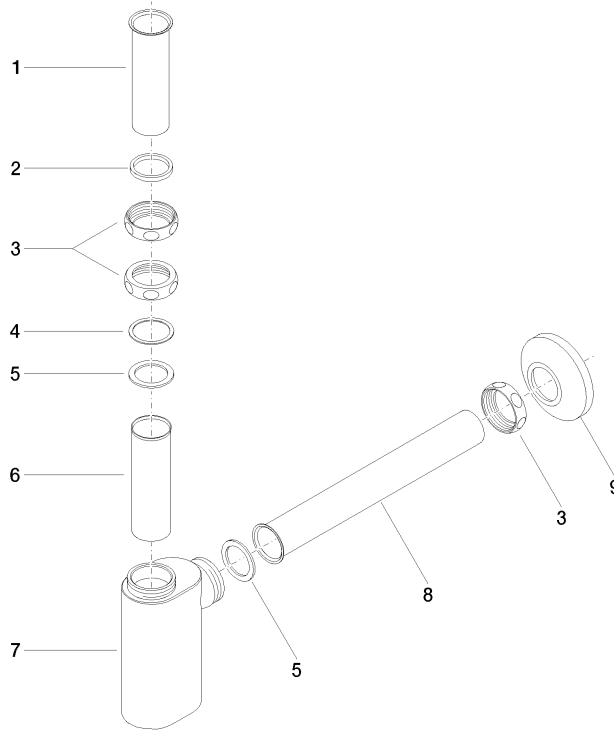

10 040 970 Product version from 4/1/2025

• rosette Ø 80 mm

| | | |
|---|-------------------------------|---------------|
|  | Brushed Dark Platinum | 10 040 970-99 |
|  | Chrome | 10 040 970-00 |
|  | Brushed Platinum | 10 040 970-06 |
|  | Platinum | 10 040 970-08 |
|  | Durabass (23kt Gold) | 10 040 970-09 |
|  | Dark Chrome | 10 040 970-19 |
|  | Brushed Durabass (23kt Gold) | 10 040 970-28 |
|  | Brushed Gold (PVD) | 10 040 970-37 |
|  | Brushed Dark Brass (PVD) | 10 040 970-39 |
|  | Brushed Bronze (PVD) | 10 040 970-42 |
|  | Brushed Champagne (22kt Gold) | 10 040 970-46 |
|  | Champagne (22kt Gold) | 10 040 970-47 |

MADISON Siphon for basin 1 1/4" - Brushed Dark Platinum

MADISON

10 040 970 Product version from 4/1/2025

mm [inches]

10 040 970 Product version from 4/1/2025

Parts for other finishes can be found here: [Chrome](#)

Spare parts list

| No. | Item Number | Name | Quantity used | Delivery time |
|-----|-------------|--------------------|---|---------------|
| | 8 | 09 28 23 002-99 | Pipe Ø 32 x 0,75 x 250 mm - Brushed Dark Platinum | 1.00 40 |
| | 6 | 09 28 23 006 90 | Pipe Ø 34 x 0,75 x 110 mm - | 1.00 14 |
| | 3 | 09 23 30 015-99 | Cap nut for odour trap 1 1/4" - Brushed Dark Platinum | 3.00 40 |
| | 4 | 09 28 10 003 90 | Washer 39 x 32,5 x1 mm - | 1.00 14 |
| | 5 | 09 14 05 016 90 | Washer NBR 70 39,0 x 29,0 x 2,0 mm - | 2.00 14 |
| | 9 | 90 27 01 015 00-99 | Rosette Push-on rosette - Brushed Dark Platinum | 1.00 40 |
| | 7 | 09 19 22 080-99 | Housing for odour trap 52 x 96 x 145 mm - Brushed Dark Platinum | 1.00 40 |
| | 1 | 09 28 23 005-99 | Pipe Ø 32 x 0,75 x 110 mm - Brushed Dark Platinum | 1.00 40 |
| | 2 | 09 14 05 017 90 | Washer NBR 70 37,0 x 31,0 x 4,0 mm - | 1.00 14 |