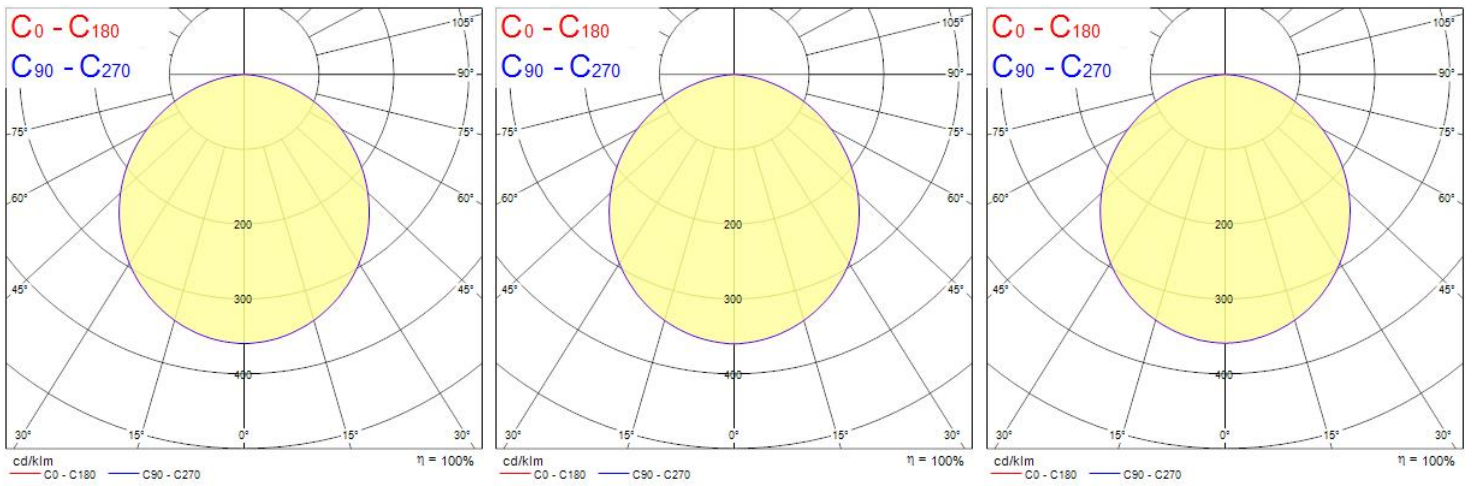

START Downlight 5in1 65-260 1800LM DIM 0053073

LED Flickering Rate	Low (6% - 20%)
Housing colour	RAL9003
IP rating	IP20
IK rating	IK03
Product EAN number	5410288530734
Warranty	3 years
Dimming method	Mains: leading / trailing edge

Photometry

Distance [m]	Cone diameter [m]	E(0°) E(C0)	E(0°) E(C270)	η = 100%
0.5	1.44	2589 239	2590 239	2588 239
1.0	2.89	647 60	648 60	646 60
1.5	4.33	288 27	288 27	287 27
2.0	5.78	162 16	162 16	161 16
2.5	7.22	104 10	104 10	103 10
3.0	8.67	72 7	72 7	71 7

Distance [m]   Cone diameter [m]   Illuminance [lx]

— C0 - C180 (Half beam angle: 110.6°)   — C90 - C270