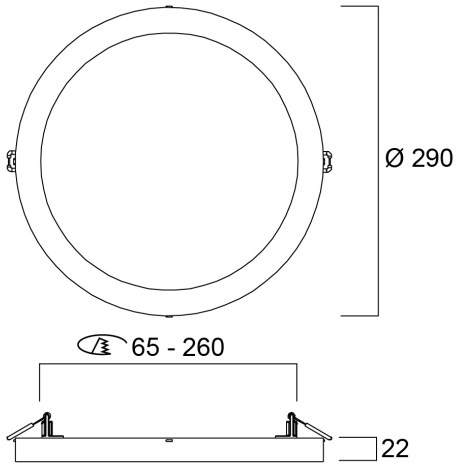

Photometry

Distance [m]	Cone diameter [m]	E(0°) E(C0)	E(0°) E(C270)	η = 100%
0.5	1.44	2589 239	2590 239	2588 239
1.0	2.89	647 60	648 60	646 60
1.5	4.33	288 27	288 27	287 27
2.0	5.78	162 16	162 16	161 16
2.5	7.22	104 10	104 10	103 10
3.0	8.67	72 7	72 7	71 7

Distance [m] Cone diameter [m] Illuminance [lx]

— C0 - C180 (Half beam angle: 110.6°) — C90 - C270

START Downlight 5in1 65-260 1800LM DIM 0053073

Technical drawings

Data table

GENERAL DATA

Product name	START Downlight 5in1 65-260 1800LM DIM
Technology	LED
Cap/Base	N/A
Housing	PC Polycarbonate
Mount	Ceiling recessed mounting
General application	Residential & Consumer
Operating temperature range (°C)	-20°C...+40°C
ETIM Class	EC001744
E-number FI	4279675
Warranty	3 years

OPTICAL DATA

Fixture luminous flux (lm)	1800
Luminaire efficacy (lm/W)	100
Light colour	N/A
CRI (Ra)	80

START Downlight 5in1 65-260 1800LM DIM 0053073

Colour Variation Initial (SDCM)	6
Beam Angle (°)	110
Distribution type	Symmetric
Photobiological Risk Group	RG0

Nominal Product Diameter (mm)	290
-------------------------------	-----

Weight (kg)	0.633
-------------	-------

PACKAGING

Product EAN number	5410288530734
--------------------	---------------

Packaging single length / height (cm)	31.2
---------------------------------------	------