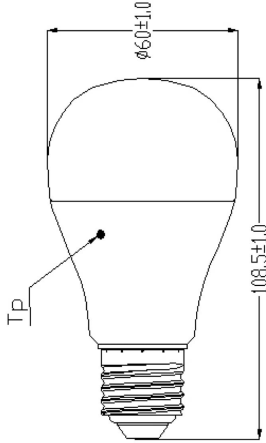

Product Overview

Product name	ToLEDo GLS V4 DIM FR 810lm 827 E27 SL
Technology	LED
Watt (Rated) (W)	10
Cap/Base	E27
Fixture rating	Open
E-number FI	4740294
E-number SE	8296524
Colour temperature (K)	2700
CRI (Ra)	80
Wattage (W)	10
Product EAN number	5410288266763
Warranty	3 years

Technical drawings

Data table

GENERAL DATA

Product name	ToLEDo GLS V4 DIM FR 810lm 827 E27 SL
Technology	LED
Watt (Rated) (W)	10
Cap/Base	E27
Fixture rating	Open
Performance ambient temperature Tq (°C)	25
E-number FI	4740294
E-number SE	8296524
Warranty	3 years

OPTICAL DATA

Luminous flux (Rated) (lm)	810
Colour temperature (K)	2700
CRI (Ra)	80

ELECTRICAL DATA

Wattage (W)	10
Starting time (max) (s)	0.5
Lamp power factor	0.8
Control gear required	No
Nominal Frequency (Hz)	50Hz

LIFETIME DATA

Average life (Rated) (h)	15000
--------------------------	-------

PHYSICAL DATA

Nominal Product Length (mm)	107
Nominal Product Diameter (mm)	60
Weight (kg)	0.065

PACKAGING

Single packaging type	Carton
Product EAN number	5410288266763
Packaging single width (cm)	6.4
Packaging single depth (cm)	6.4
DUN14 (inner)	25410288266767
Units per inner package	6
Packaging inner length / height (cm)	21.1
Packaging inner width (cm)	14.6
Packaging inner depth (cm)	14.6
DUN14 (outer)	15410288266760
Packaging outer length / height (cm)	76.6