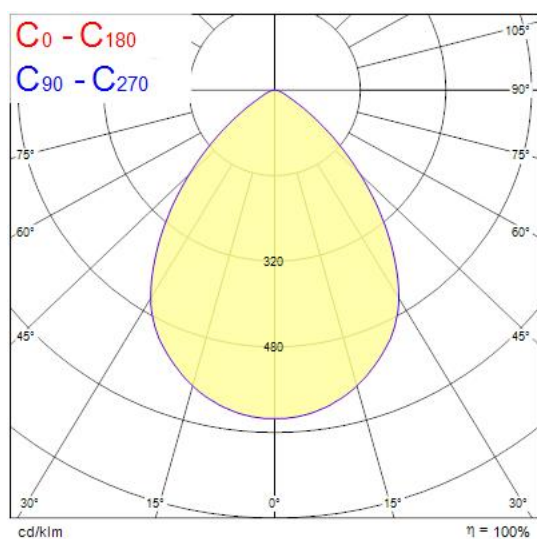

Concord

Solstice 200 2100lm 940 DALI Sandblast 2070417

Housing colour	RAL 9016 - Traffic white / Bezel
IP rating	IP40/20
IK rating	IK02
Product EAN number	5025768704170
Warranty	5 years
Useful luminous flux (#use)	2100

Photometry