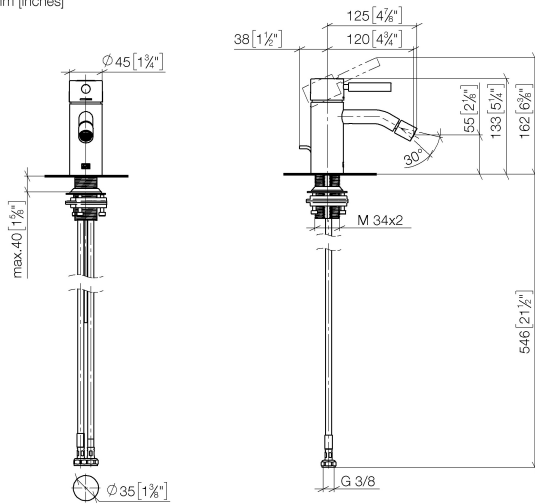

**META Single-lever bidet mixer with pop-up waste - Chrome**

META

33 600 660 Product version up to 1/23/2020

- 125mm projection
- ball-joint pivotable through 15° (in any direction)
- circular, air-enriched flow
- height of mixer 133 mm
- height up to aerator 55 mm
- hole diameter 35 mm
- 2x screw-in M 8 x 1 pressure hose, leak-tested
- max. flow 5.7 l/min
- WRAS

33 600 660 Product version up to 1/23/2020

mm [inches]

**Flow rate chart**

**Codes & Standards**

ASME A112.18.1	cUPC	DIN 4109	EN 817
ISO 3822	Scottish Water Byelaws	UK Water Supply Regulations	Ü-Zeichen

## META Single-lever bidet mixer with pop-up waste - Chrome

META

33 600 660 Product version up to 1/23/2020

### Spare parts list

No.	Item Number	Name	Quantity used	Delivery time
10	90 11 01 001 00-00	Basin Waste - Chrome	1.00	20
3	09 14 10 091 90	O-Ring NBR 70 26,5 x 1,72 mm -	1.00	14
5	90 15 05 044 00 90	Cartridge Ø 25 x 51 mm -	1.00	14
1	90 20 66 002 00-00	Handle for washstand deck mounting Lever 52 x 35 x 117 mm - Chrome	1.00	20
9	04 30 04 101 00 90	High pressure hose M8x1 x 3/8" x 600 mm -	2.00	14
2	09 28 30 041-00	Cover Ø 50 x 76,8 mm - Chrome	1.00	20
8	04 23 10 044 07 90	Attachment set with seals M34 x 1 -	1.00	14
4	09 24 04 266 90	Mounting Ø 28 x 10,8 mm -	1.00	14
6	09 31 09 110-00	Pull rod for pop-up waste Ø 4 x 384 mm - Chrome	1.00	20
7	90 11 06 209 00-00	Spout Bidet 90 x 145 x 35 mm - Chrome	1.00	20