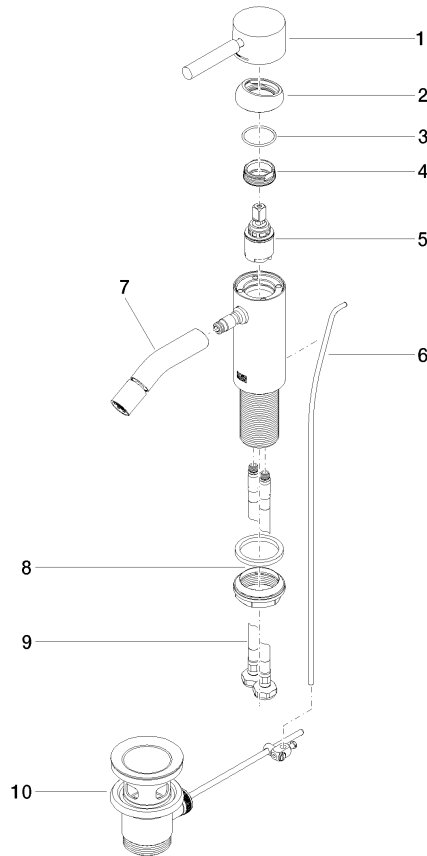

**META Single-lever bidet mixer with pop-up waste - Chrome**

META

33 600 660 Product version up to 1/23/2020

- 125mm projection
- ball-joint pivotable through 15° (in any direction)
- circular, air-enriched flow
- height of mixer 133 mm
- height up to aerator 55 mm
- hole diameter 35 mm
- 2x screw-in M 8 x 1 pressure hose, leak-tested
- max. flow 5.7 l/min
- WRAS

33 600 660 Product version up to 1/23/2020

mm [inches]

**Flow rate chart**

**Codes & Standards**

ASME A112.18.1	cUPC	DIN 4109	EN 817
ISO 3822	Scottish Water Byelaws	UK Water Supply Regulations	Ü-Zeichen

## META Single-lever bidet mixer with pop-up waste - Chrome

META

33 600 660 Product version up to 1/23/2020

### Spare parts list

No.	Item Number	Name	Quantity used	Delivery time
10	90 11 01 001 00-00	Basin Waste - Chrome	1.00	20
3	09 14 10 091 90	O-Ring NBR 70 26,5 x 1,72 mm -	1.00	14
5	90 15 05 044 00 90	Cartridge Ø 25 x 51 mm -	1.00	14
1	90 20 66 002 00-00	Handle for washstand deck mounting Lever 52 x 35 x 117 mm - Chrome	1.00	20
9	04 30 04 101 00 90	High pressure hose M8x1 x 3/8" x 600 mm -	2.00	14
2	09 28 30 041-00	Cover Ø 50 x 76,8 mm - Chrome	1.00	20
8	04 23 10 044 07 90	Attachment set with seals M34 x 1 -	1.00	14
4	09 24 04 266 90	Mounting Ø 28 x 10,8 mm -	1.00	14
6	09 31 09 110-00	Pull rod for pop-up waste Ø 4 x 384 mm - Chrome	1.00	20
7	90 11 06 209 00-00	Spout Bidet 90 x 145 x 35 mm - Chrome	1.00	20