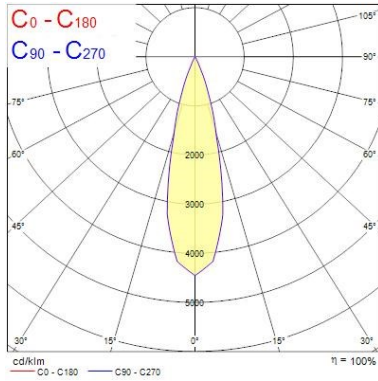

Myriad Adjustable Round - White with White bezel MYRIAD ADJ ROUND WHITE 2700K DALI WHITE BZ 2058030

0.5	0.23	E(0°) E(C0)	12099 4705
1.0	0.47	E(0°) E(C0)	2525 1175
1.5	0.70	E(0°) E(C0)	1122 523
2.0	0.94	E(0°) E(C0)	631 294
2.5	1.17	E(0°) E(C0)	404 188
3.0	1.41	E(0°) E(C0)	281 131

Distance [m]   Cone diameter [m]   Illuminance [lx]
C0 - C180 (Half beam angle: 26.4°)

TECHNICAL DRAWINGS