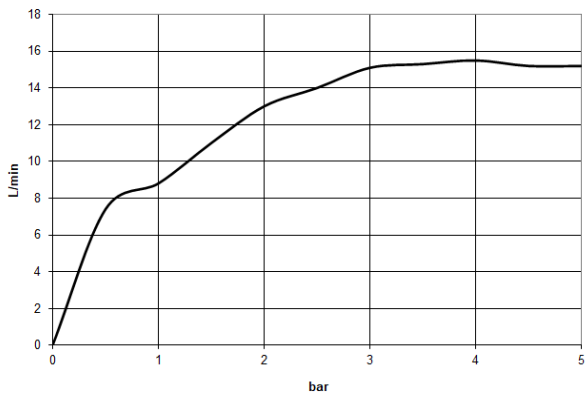

27 802 660 Product version up to 6/3/2020

- COMPACT RAIN, max. flow rate 15 l/min (at 3 bar)
- with anti-scale system
- 3/8" shower outlet
- metal shower hose 1250mm with integrated anti-twist protection

Technical data:

- rosette Ø 60 mm
- 1/2" connection

Notes:

Intrinsic protection against back flow.

Recommended miscellaneous

Concealed wall elbow -

35 085 970 90

- min. recess depth 90 mm
- max. recess depth 163 mm

27 802 660 Product version up to 6/3/2020

mm [inches]

Flow rate chart

Codes & Standards

DIN 4109

EN 1717

ISO 3822

Scottish Water
Byelaws