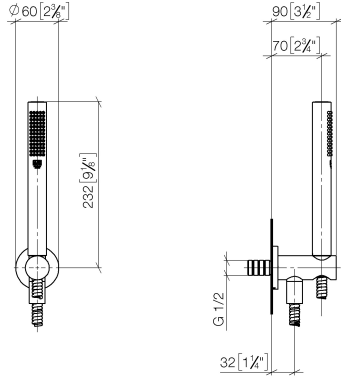

27 802 660 Product version up to 6/3/2020

- COMPACT RAIN, max. flow rate 15 l/min (at 3 bar)
- with anti-scale system
- 3/8" shower outlet
- metal shower hose 1250mm with integrated anti-twist protection

Technical data:

- rosette Ø 60 mm
- 1/2" connection

Notes:

Intrinsic protection against back flow.

Recommended miscellaneous

Concealed wall elbow -

35 085 970 90

- min. recess depth 90 mm
- max. recess depth 163 mm

27 802 660 Product version up to 6/3/2020

mm [inches]

Flow rate chart

Codes & Standards

DIN 4109

EN 1717

ISO 3822

Scottish Water
Byelaws

LGA_29

WRAS_250402

Spare parts list

No.	Item Number	Name	Quantity used	Delivery time
3	90 30 02 072 00-08	Metal shower hose 1/2" x 3/8" x 1250 mm - Platinum	1.00	54
4	90 14 20 026 00 90	Washer 14 x 8 x 2 mm Centellen WS 3820 -	1.00	14
2	28 490 660-08	Wall elbow with integrated shower holder - Platinum	1.00	54
1	28 029 979-08	SERIES-VARIOUS Hand shower - Platinum	1.00	54