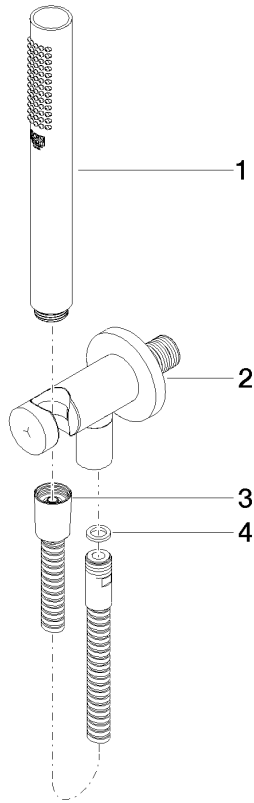

27 802 660 Product version up to 6/3/2020

- COMPACT RAIN, max. flow rate 15 l/min (at 3 bar)
- with anti-scale system
- 3/8" shower outlet
- metal shower hose 1250mm with integrated anti-twist protection

Technical data:

- rosette Ø 60 mm
- 1/2" connection

Notes:

Intrinsic protection against back flow.

Recommended miscellaneous

Concealed wall elbow -

35 085 970 90

- min. recess depth 90 mm
- max. recess depth 163 mm

27 802 660 Product version up to 6/3/2020

mm [inches]

Flow rate chart

Codes & Standards

DIN 4109

EN 1717

ISO 3822

Scottish Water
Byelaws

LGA_29

WRAS_250402

Spare parts list

No.	Item Number	Name	Quantity used	Delivery time
3	90 30 02 072 00-08	Metal shower hose 1/2" x 3/8" x 1250 mm - Platinum	1.00	54
4	90 14 20 026 00 90	Washer 14 x 8 x 2 mm Centellen WS 3820 -	1.00	14
2	28 490 660-08	Wall elbow with integrated shower holder - Platinum	1.00	54
1	28 029 979-08	SERIES-VARIOUS Hand shower - Platinum	1.00	54