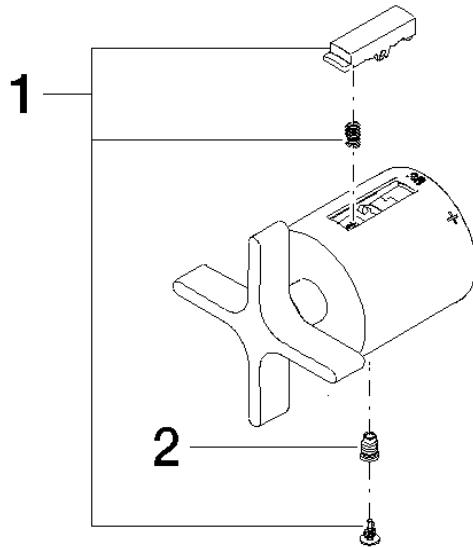

Handle for thermostat Ø 46 mm - Brushed Platinum

SPARE PARTS

90 17 33 029 00 Product version from 4/1/2025

Handle for thermostat Ø 46 mm - Brushed Platinum

SPARE PARTS

90 17 33 029 00 Product version from 4/1/2025

90 17 33 029 00 Product version from 4/1/2025

Parts for other finishes can be found here: [Chrome](#)

Spare parts list

No.	Item Number	Name	Quantity used	Delivery time
1	90 21 33 011 00-13	Repair kit for thermostat handle - black	1.00	14
2	90 31 11 517 00 90	Bolt for thermostat handle M5 -	1.00	14