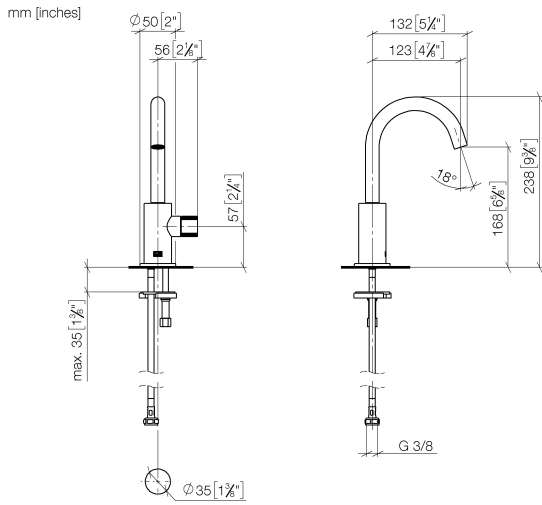

17 500 661 Product version from 7/1/2023

- 123mm projection
- pivotable spout 360°
- circular, air-enriched flow
- height of mixer 238 mm
- height up to aerator 168 mm
- hole diameter 35 mm
- rosette Ø 50 mm
- max. flow 5.7 l/min
- lead-free
- This product can help a building meet the requirements of Green Building Rating Systems, e.g. LEED®, BREEAM®, DGNB
- WRAS

17 500 661 Product version from 7/1/2023

**Flow rate chart**

**Codes & Standards**

DIN 4109

ISO 3822

Scottish Water  
Byelaws

UK Water Supply  
Regulations

**Ü-Zeichen**

## META Pillar tap cold water - Matte Black

META

17 500 661 Product version from 7/1/2023

### Spare parts list

No.	Item Number	Name	Quantity used	Delivery time
	3 90 90 03 131 01 90	Head part clockwise closing with nut & spanner 1/2" -	1.00	14
	5 09 20 66 013-33	Handle Ø 28,5 x 22,5 mm - Matte Black	1.00	40
	2 09 18 20 221-33	Sleeve - Matte Black	1.00	-
Spare part can no longer be ordered, please order the replacement item				
	4 09 24 04 533-33	Mounting - Matte Black	1.00	-
Spare part can no longer be ordered, please order the replacement item				
	1 90 28 22 312 00-33	Spout 123 mm, 5,68 l/min. - Matte Black	1.00	-
Spare part can no longer be ordered, please order the replacement item				
	8 04 30 04 100 00 90	High pressure hose M8x1 x 3/8" x 420 mm -	1.00	14
	6 09 14 10 202 90	O-Ring EPDM 70 31,0 x 1,5 mm -	1.00	14
	10 04 30 11 038 00 90	Mounting with O-ring Ø40 x 4mm Ø 52 x 1,5 mm -	1.00	14
	9 09 31 11 012 90	Mounting Threaded bolt M8 x110 mm -	1.00	14
	7 09 27 66 006-33	Rosette Ø 50 x Ø 33mm x 5 mm - Matte Black	1.00	40