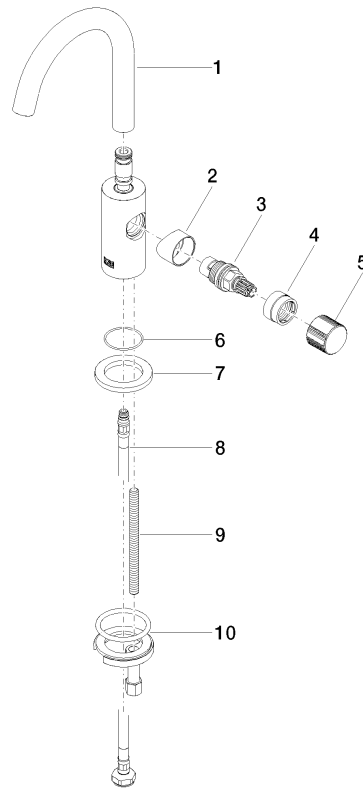

17 500 661 Product version from 7/1/2023

- 123mm projection
- pivotable spout 360°
- circular, air-enriched flow
- height of mixer 238 mm
- height up to aerator 168 mm
- hole diameter 35 mm
- rosette Ø 50 mm
- max. flow 5.7 l/min
- lead-free
- This product can help a building meet the requirements of Green Building Rating Systems, e.g. LEED®, BREEAM®, DGNB
- WRAS

17 500 661 Product version from 7/1/2023

**Flow rate chart**

**Codes & Standards**

DIN 4109

ISO 3822

Scottish Water  
Byelaws

UK Water Supply  
Regulations

**Ü-Zeichen**

## META Pillar tap cold water - Matte Black

META

17 500 661 Product version from 7/1/2023

### Spare parts list

No.	Item Number	Name	Quantity used	Delivery time
	3 90 90 03 131 01 90	Head part clockwise closing with nut & spanner 1/2" -	1.00	14
	5 09 20 66 013-33	Handle Ø 28,5 x 22,5 mm - Matte Black	1.00	40
	2 09 18 20 221-33	Sleeve - Matte Black	1.00	-
Spare part can no longer be ordered, please order the replacement item				
	4 09 24 04 533-33	Mounting - Matte Black	1.00	-
Spare part can no longer be ordered, please order the replacement item				
	1 90 28 22 312 00-33	Spout 123 mm, 5,68 l/min. - Matte Black	1.00	-
Spare part can no longer be ordered, please order the replacement item				
	8 04 30 04 100 00 90	High pressure hose M8x1 x 3/8" x 420 mm -	1.00	14
	6 09 14 10 202 90	O-Ring EPDM 70 31,0 x 1,5 mm -	1.00	14
	10 04 30 11 038 00 90	Mounting with O-ring Ø40 x 4mm Ø 52 x 1,5 mm -	1.00	14
	9 09 31 11 012 90	Mounting Threaded bolt M8 x110 mm -	1.00	14
	7 09 27 66 006-33	Rosette Ø 50 x Ø 33mm x 5 mm - Matte Black	1.00	40