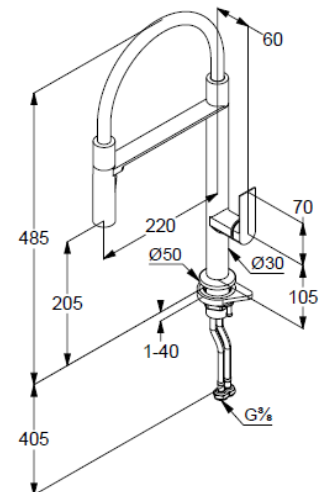

# Technische Daten/ Technical Data

KLUDI-QORD  
Kitchen faucet  
DN 15

Ref.: 568590575

Finishes:  
05 chrome

Product description  
Manufacturer KLUDI GmbH & Co. KG  
Typ: KLUDI-QORD  
Kitchen faucet  
Ref.: 568590575

kitchen faucet  
single lever mixer  
removable spout  
automatic diverter: jet/aerator  
1-hole mounted  
solid lever, metal  
lateral actuation  
protected against back flow  
ceramic cartridge  
flow rate at 3 bar 8 l/min.  
swivel spout (360°)  
flexible hoses G3/8 DVGW approved  
shank-fixing

## Maßzeichnung/ Dimensional drawing