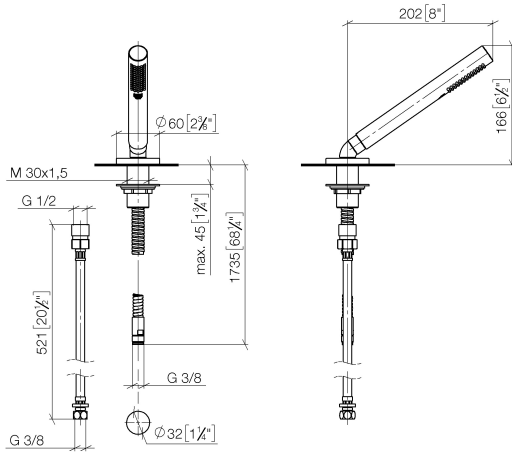

27 702 660 Product version from 7/1/2023

- COMPACT RAIN, max. flow rate 6.8 l/min (at 3 bar)
- with anti-scale system
- rosette Ø 60 mm
- hole diameter 32 mm
- metal shower hose 1750mm with integrated anti-twist protection
- WRAS

27 702 660 Product version from 7/1/2023

mm [inches]

**Flow rate chart**

**Codes & Standards**

ASME A112.18.1	cUPC	DIN 4109	ISO 3822
Scottish Water Byelaws	UK Water Supply Regulations	Ü-Zeichen	

## META Hand shower set for bath rim or tile edge installation - Matte Black

META

27 702 660 Product version from 7/1/2023

### Spare parts list

No.	Item Number	Name	Quantity used	Delivery time
8	09 30 11 060 90	Disc 60 x 34 x 2 mm -	1.00	14
2	90 24 04 019 00-33	Elbow 35° 1/2" x 1/2" - Matte Black	1.00	40
9	04 23 10 032 46 90	Mounting with seals M30 x 1,5 -	1.00	14
7	09 30 01 090-07	Connection Ø 33 x 67 mm - untreated nickel-plated	1.00	40
4	28 322 970-33	Metal shower hose 1/2" x 3/8" x 1750 mm - Matte Black	1.00	14
10	12 505 970 90	High pressure hose 1/2" x 3/8" x 500 mm -	1.00	14
5	90 18 40 085 00 90	Sleeve -	1.00	14
3	90 14 20 002 00 90	Washer 18,5 x 12,0 x 2,0 mm -	1.00	14
6	09 27 66 003-33	Rosette M33 x 1.5 Ø 60 x 9 mm - Matte Black	1.00	40
1	90 12 11 140 41-33	Bar-type hand shower 6,8 l/min - Matte Black	1.00	-