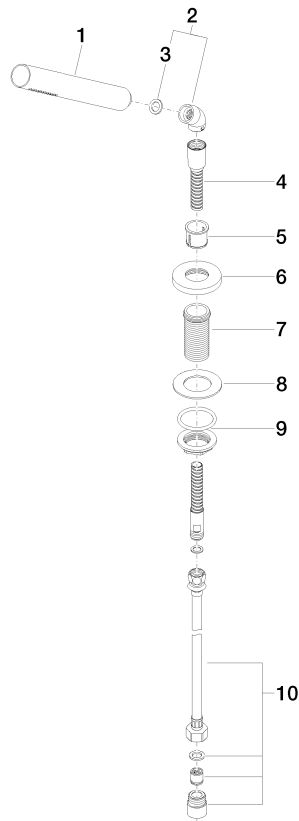

27 702 660 Product version from 7/1/2023

- COMPACT RAIN, max. flow rate 6.8 l/min (at 3 bar)
- with anti-scale system
- rosette Ø 60 mm
- hole diameter 32 mm
- metal shower hose 1750mm with integrated anti-twist protection
- WRAS

27 702 660 Product version from 7/1/2023

mm [inches]

**Flow rate chart**

**Codes & Standards**

ASME A112.18.1	cUPC	DIN 4109	ISO 3822
Scottish Water Byelaws	UK Water Supply Regulations	Ü-Zeichen	

## META Hand shower set for bath rim or tile edge installation - Matte Black

META

27 702 660 Product version from 7/1/2023

### Spare parts list

No.	Item Number	Name	Quantity used	Delivery time
8	09 30 11 060 90	Disc 60 x 34 x 2 mm -	1.00	14
2	90 24 04 019 00-33	Elbow 35° 1/2" x 1/2" - Matte Black	1.00	40
9	04 23 10 032 46 90	Mounting with seals M30 x 1,5 -	1.00	14
7	09 30 01 090-07	Connection Ø 33 x 67 mm - untreated nickel-plated	1.00	40
4	28 322 970-33	Metal shower hose 1/2" x 3/8" x 1750 mm - Matte Black	1.00	14
10	12 505 970 90	High pressure hose 1/2" x 3/8" x 500 mm -	1.00	14
5	90 18 40 085 00 90	Sleeve -	1.00	14
3	90 14 20 002 00 90	Washer 18,5 x 12,0 x 2,0 mm -	1.00	14
6	09 27 66 003-33	Rosette M33 x 1.5 Ø 60 x 9 mm - Matte Black	1.00	40
1	90 12 11 140 41-33	Bar-type hand shower 6,8 l/min - Matte Black	1.00	-