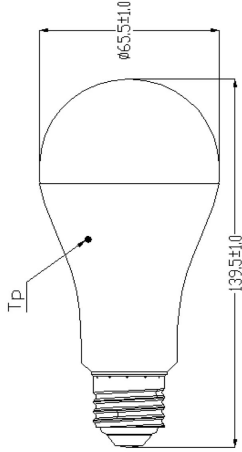

Product Overview

Product name	ToLEDo GLS V3 1521LM 840 E27 SL
Technology	LED
Watt (Rated) (W)	15
Cap/Base	E27
E-number FI	4740482
Colour temperature (K)	4000
CRI (Ra)	80
Colour Consistency (SDCM)	6
Wattage (W)	15
Product EAN number	5410288266527
Colour Code	840

Technical drawings

Data table

GENERAL DATA

Product name	ToLEDo GLS V3 1521LM 840 E27 SL
Technology	LED
Watt (Rated) (W)	15
Cap/Base	E27
E-number FI	4740482

OPTICAL DATA

Luminous flux (Rated) (lm)	1521
Colour temperature (K)	4000
Colour Code	840
CRI (Ra)	80
Colour Consistency (SDCM)	6
Adjustable chromaticity	N
Lumen maintenance at end of nominal life (%)	70

PHYSICAL DATA

Max. Lamp Diameter (mm) - D	66
Weight (kg)	0.103

PACKAGING

Single packaging type	Carton
Product EAN number	5410288266527
Packaging single width (cm)	7.0
Packaging single depth (cm)	7.0
DUN14 (inner)	25410288266521
Units per inner package	6
Packaging inner length / height (cm)	22.7
Packaging inner width (cm)	15.4
Packaging inner depth (cm)	17.3
DUN14 (outer)	15410288266524
Packaging outer length / height (cm)	81.0