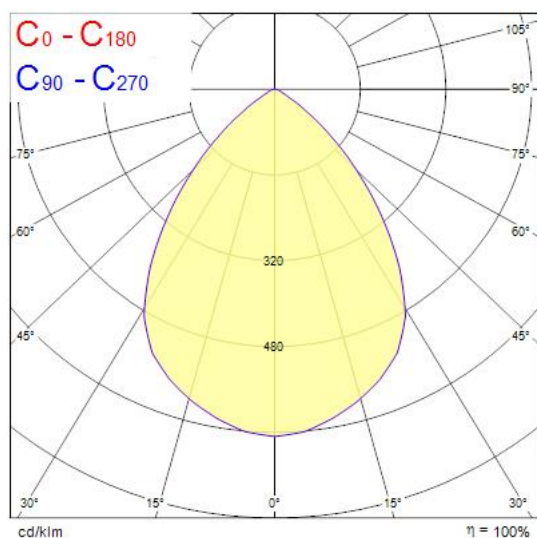

Concord

Solstice 200 1800lm 940 SSC GB
2070238

IP rating	IP40/20
IK rating	IK02
Product EAN number	5025768702381
Warranty	5 years

Photometry