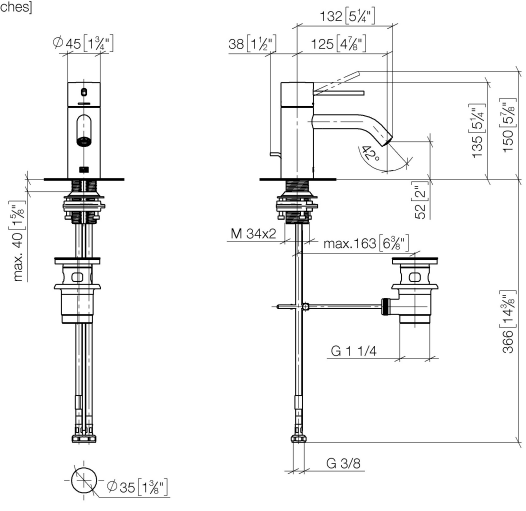

META META SLIM Single-lever basin mixer with pop-up waste - Brushed Dark Platinum

META

33 501 662 Product version up to 1/23/2020

- 125mm projection
- fixed spout
- circular, air-enriched flow
- height of mixer 134 mm
- height up to aerator 52 mm
- hole diameter 35 mm
- 2x screw-in M 8 x 1 pressure hose, leak-tested
- max. flow 5.7 l/min
- lead-free
- This product can help a building meet the requirements of Green Building Rating Systems, e.g. LEED®, BREEAM®, DGNB
- WRAS

33 501 662 Product version up to 1/23/2020
mm [inches]

Flow rate chart

Codes & Standards

DIN 4109

ISO 3822

Scottish Water
Byelaws

UK Water Supply
Regulations

Ü-Zeichen

META META SLIM Single-lever basin mixer with pop-up waste - Brushed Dark
Platinum

META

33 501 662 Product version up to 1/23/2020

Certificates and sustainability

LGA_29

EPD-DOR-20230287 WRAS_251102
-IBA1-EN
Environmental.prod
uct-declarat

33 501 662 Product version up to 1/23/2020

Parts for other finishes can be found here: [Chrome](#)

Spare parts list

No.	Item Number	Name	Quantity used	Delivery time
5	90 11 06 206 00-99	Spout 90 x 145 x 35 mm - Brushed Dark Platinum	1.00	40
8	90 11 01 001 00-99	Basin Waste - Brushed Dark Platinum	1.00	40
1	90 20 66 020 00-99	Handle for washstand deck mounting Kinematics Lever Ø 45 x 33 x 115 mm - Brushed Dark Platinum	1.00	40
3	90 15 05 044 00 90	Cartridge Ø 25 x 51 mm -	1.00	14
4	09 31 09 110-99	Pull rod for pop-up waste Ø 4 x 384 mm - Brushed Dark Platinum	1.00	40
2	90 24 04 536 00 90	Union piece Ø 58 x 23 mm -	1.00	-
Spare part can no longer be ordered, please order the replacement item				
	9024045570090	Fastening nut incl. filter -		
6	04 23 10 044 07 90	Attachment set with seals M34 x 1 -	1.00	14
7	04 30 04 100 00 90	High pressure hose M8x1 x 3/8" x 420 mm -	2.00	14