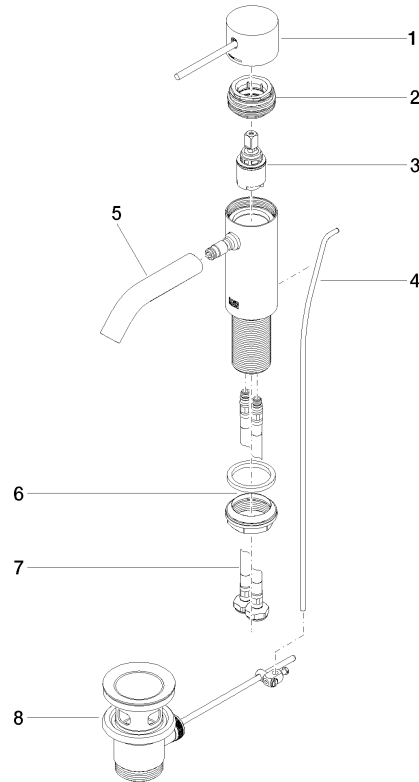

META META SLIM Single-lever basin mixer with pop-up waste - Brushed Dark Platinum

META

33 501 662 Product version up to 1/23/2020

- 125mm projection
- fixed spout
- circular, air-enriched flow
- height of mixer 134 mm
- height up to aerator 52 mm
- hole diameter 35 mm
- 2x screw-in M 8 x 1 pressure hose, leak-tested
- max. flow 5.7 l/min
- lead-free
- This product can help a building meet the requirements of Green Building Rating Systems, e.g. LEED®, BREEAM®, DGNB
- WRAS

33 501 662 Product version up to 1/23/2020
mm [inches]

Flow rate chart

Codes & Standards

DIN 4109

ISO 3822

Scottish Water
Byelaws

UK Water Supply
Regulations

Ü-Zeichen

META META SLIM Single-lever basin mixer with pop-up waste - Brushed Dark
Platinum

META

33 501 662 Product version up to 1/23/2020

Certificates and sustainability

LGA_29

EPD-DOR-20230287 WRAS_251102
-IBA1-EN
Environmental.prod
uct-declarat

33 501 662 Product version up to 1/23/2020

Parts for other finishes can be found here: [Chrome](#)

Spare parts list

No.	Item Number	Name	Quantity used	Delivery time
5	90 11 06 206 00-99	Spout 90 x 145 x 35 mm - Brushed Dark Platinum	1.00	40
8	90 11 01 001 00-99	Basin Waste - Brushed Dark Platinum	1.00	40
1	90 20 66 020 00-99	Handle for washstand deck mounting Kinematics Lever Ø 45 x 33 x 115 mm - Brushed Dark Platinum	1.00	40
3	90 15 05 044 00 90	Cartridge Ø 25 x 51 mm -	1.00	14
4	09 31 09 110-99	Pull rod for pop-up waste Ø 4 x 384 mm - Brushed Dark Platinum	1.00	40
2	90 24 04 536 00 90	Union piece Ø 58 x 23 mm -	1.00	-
Spare part can no longer be ordered, please order the replacement item				
	9024045570090	Fastening nut incl. filter -		
6	04 23 10 044 07 90	Attachment set with seals M34 x 1 -	1.00	14
7	04 30 04 100 00 90	High pressure hose M8x1 x 3/8" x 420 mm -	2.00	14