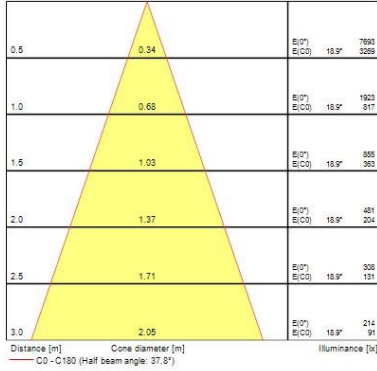

Myriad Deco IP65 White Bezel

MYRIAD DECO IP65 FLOOD 3000K DALI WHITE WBEZ
2058873

Performance ambient temperature Tq (°C)	25
Warranty	5 years

Optical data

Fixture luminous flux (lm)	988
Luminaire efficacy (lm/W)	99
LOR (%)	100
Colour temperature (K)	3000
Light colour	Warm White
CRI (Ra)	90
Colour Variation Initial (SDCM)	SDCM3
Adjustable chromaticity	N
Photobiological Risk Group	RG1

Electrical data

Total power consumption (W)	10
Primary Supply/Product voltage - min (V)	230
Electrical protection	Class II
Control gear type	Electronic ballast
Drive current (mA)	250
Energy Efficiency Class (A->G) of contained light source	E
Nominal Frequency (Hz)	50/60Hz

Lifetime data

Lifespan L70 B50	100000
Lifespan L80 B20	100000
Lifespan L90 B10	68500

Physical data

Housing colour	White
IP rating	IP65/20
IK rating	IK02
Diffuser finish	Bezel (or Ring)
Nominal Product Diameter (mm)	90
Weight (kg)	0.44
Recessed Depth (mm)	72

Packaging

Single packaging type	Carton
Product EAN number	5025768588732
Packaging single width (cm)	15.0
Packaging single depth (cm)	17.5
DUN14 (outer)	05025768588732
Packaging outer length / height (cm)	17.5

Myriad Deco IP65 White Bezel MYRIAD DECO IP65 FLOOD 3000K DALI WHITE WBEZ 2058873

PHOTOMETRY

TECHNICAL DRAWINGS