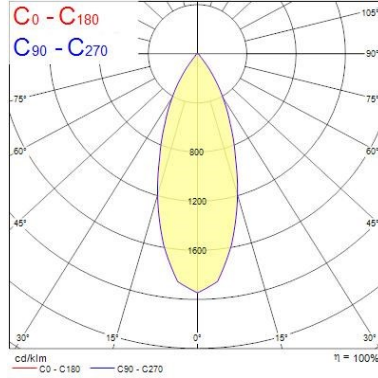

Myriad Deco IP65 White Bezel

MYRIAD DECO IP65 FLOOD 3000K DALI WHITE WBEZ
2058873

Performance ambient temperature Tq (°C)	25
Warranty	5 years

Optical data

Fixture luminous flux (lm)	988
Luminaire efficacy (lm/W)	99
LOR (%)	100
Colour temperature (K)	3000
Light colour	Warm White
CRI (Ra)	90
Colour Variation Initial (SDCM)	SDCM3
Adjustable chromaticity	N
Photobiological Risk Group	RG1

Electrical data

Total power consumption (W)	10
Primary Supply/Product voltage - min (V)	230
Electrical protection	Class II
Control gear type	Electronic ballast
Drive current (mA)	250
Energy Efficiency Class (A->G) of contained light source	E
Nominal Frequency (Hz)	50/60Hz

Lifetime data

Lifespan L70 B50	100000
Lifespan L80 B20	100000
Lifespan L90 B10	68500

Physical data

Housing colour	White
IP rating	IP65/20
IK rating	IK02
Diffuser finish	Bezel (or Ring)
Nominal Product Diameter (mm)	90
Weight (kg)	0.44
Recessed Depth (mm)	72

Packaging

Single packaging type	Carton
Product EAN number	5025768588732
Packaging single width (cm)	15.0
Packaging single depth (cm)	17.5
DUN14 (outer)	05025768588732
Packaging outer length / height (cm)	17.5

Myriad Deco IP65 White Bezel MYRIAD DECO IP65 FLOOD 3000K DALI WHITE WBEZ 2058873

PHOTOMETRY

TECHNICAL DRAWINGS