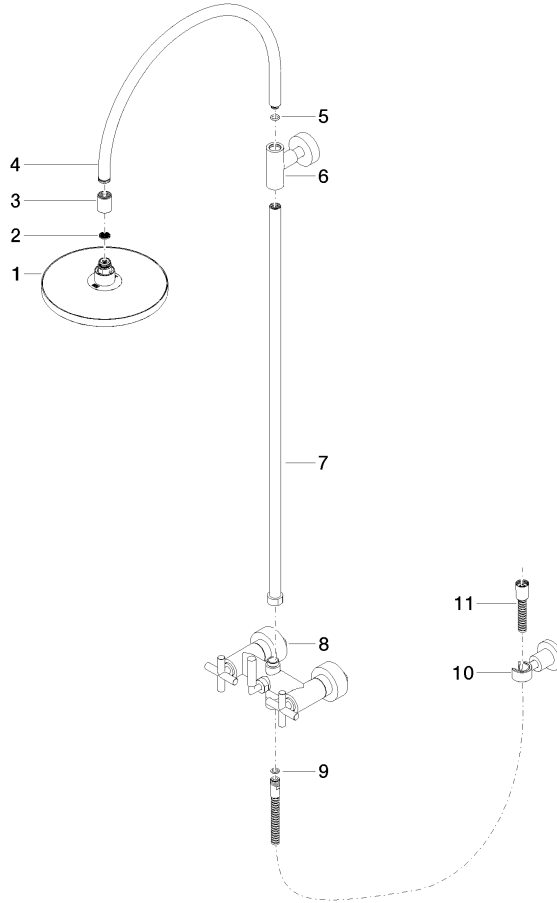

**Control element:**

- rotary diverter for fixed-riser shower/hand shower
- slide-on rosettes Ø 57 mm
- 1500 mm metal shower hose

**Technical data:**

- shower with fixed riser projection 420mm
- height of fittings up to rain shower (bottom edge) 1007mm
- height of fittings up to top edge of elbow 1167mm
- rosette for wall mounting Ø 57mm
- rosette for shower mixer Ø 65mm
- rosette for shower holder Ø 55mm
- Pipe diameter 20 mm
- gauge 150 mm - 13 mm
- 1/2" connection

EN 1717

ISO 3822

Scottish Water  
Byelaws

UK Water Supply  
Regulations

Ü-Zeichen

TARA Showerpipe with shower mixer without hand shower FlowReduce 220  
mm - Brushed Dark Platinum

---

TARA

# TARA Showerpipe with shower mixer without hand shower FlowReduce 220 mm - Brushed Dark Platinum

TARA

26 632 892 Product version from 4/1/2024

Parts for other finishes can be found here: [Chrome](#)

## Spare parts list

No.	Item Number	Name	Quantity used	Delivery time
7	90 28 22 096 00-99	Pipe 830 mm - Brushed Dark Platinum	1.00	40
1	90 12 05 092 20-99	Rainshower round Ø 220 mm - Brushed Dark Platinum	1.00	40
9	90 14 20 026 00 90	Washer 14 x 8 x 2 mm Centellen WS 3820 -	1.00	14
4	04 28 22 097 20-99	Spout 297 x 447 x 29 mm - Brushed Dark Platinum	1.00	40
10	28 050 892-99	TARA Wall bracket - Brushed Dark Platinum	1.00	40
2	09 23 01 039 90	Sieve seal Ø 19 x 5,5 mm -	1.00	14
3	09 24 03 177 20-99	Connection Adapter for rain shower Ø 25 x 30 mm - Brushed Dark Platinum	1.00	40
5	90 14 10 011 00 90	O-Ring EPDM 70 11,0 x 2,5 mm -	1.00	14
11	28 304 970-99	Metal shower hose 1/2" x 3/8" x 1500 mm - Brushed Dark Platinum	1.00	40
8	04 17 10 020 01-99	Connection for bath wall-mounting 200 x 215 x 140 mm - Brushed Dark Platinum	1.00	40
6	90 17 11 037 00-99	Mounting for spray deck mounting T-piece - Brushed Dark Platinum	1.00	40