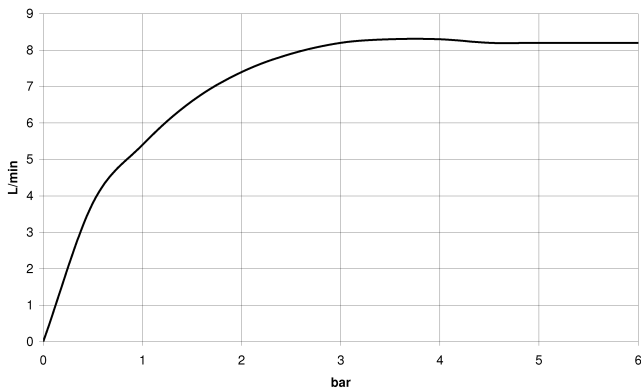

Flow rate chart

Codes & Standards

DIN 4109

EN 1717

ISO 3822

Scottish Water
Byelaws

UK Water Supply
Regulations

Ü-Zeichen