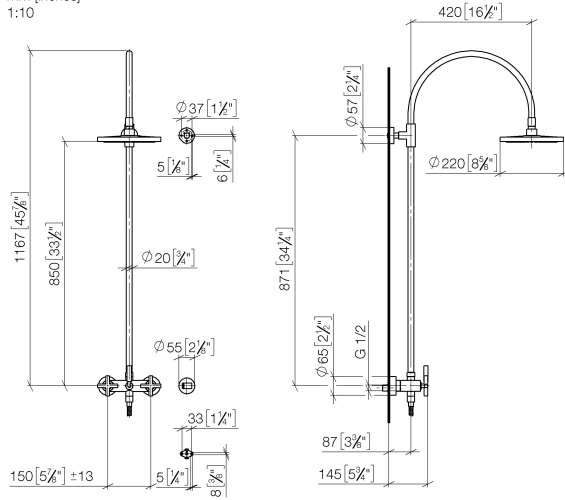

**Control element:**

- rotary diverter for fixed-riser shower/hand shower
- slide-on rosettes Ø 57 mm
- 1500 mm metal shower hose

**Technical data:**

- shower with fixed riser projection 420mm
- height of fittings up to rain shower (bottom edge) 1007mm
- height of fittings up to top edge of elbow 1167mm
- rosette for wall mounting Ø 57mm
- rosette for shower mixer Ø 65mm
- rosette for shower holder Ø 55mm
- Pipe diameter 20 mm
- gauge 150 mm - 13 mm
- 1/2" connection

**TARA Showerpipe with shower mixer without hand shower FlowReduce 220 mm - Brushed Dark Platinum**

TARA

26 632 892 Product version from 4/1/2024  
mm [inches]  
1:10

Flow rate chart

Codes & Standards

DIN 4109

EN 1717

ISO 3822

Scottish Water  
Byelaws

UK Water Supply  
Regulations

Ü-Zeichen

TARA Showerpipe with shower mixer without hand shower FlowReduce 220  
mm - Brushed Dark Platinum

---

TARA

## Spare parts list

No.	Item Number	Name	Quantity used	Delivery time
7	90 28 22 096 00-99	Pipe 830 mm - Brushed Dark Platinum	1.00	40
1	90 12 05 092 20-99	Rainshower round Ø 220 mm - Brushed Dark Platinum	1.00	40
9	90 14 20 026 00 90	Washer 14 x 8 x 2 mm Centellen WS 3820 -	1.00	14
4	04 28 22 097 20-99	Spout 297 x 447 x 29 mm - Brushed Dark Platinum	1.00	40
10	28 050 892-99	TARA Wall bracket - Brushed Dark Platinum	1.00	40
2	09 23 01 039 90	Sieve seal Ø 19 x 5,5 mm -	1.00	14
3	09 24 03 177 20-99	Connection Adapter for rain shower Ø 25 x 30 mm - Brushed Dark Platinum	1.00	40
5	90 14 10 011 00 90	O-Ring EPDM 70 11,0 x 2,5 mm -	1.00	14
11	28 304 970-99	Metal shower hose 1/2" x 3/8" x 1500 mm - Brushed Dark Platinum	1.00	40
8	04 17 10 020 01-99	Connection for bath wall-mounting 200 x 215 x 140 mm - Brushed Dark Platinum	1.00	40
6	90 17 11 037 00-99	Mounting for spray deck mounting T-piece - Brushed Dark Platinum	1.00	40