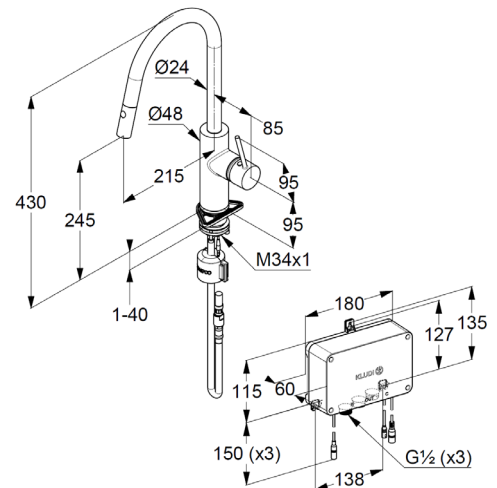

electronic kitchen faucet  
with electronic control unit  
single lever mixer  
operation via lever  
1-hole mounted  
2 individually preset water volumes can be called up via the -  
lever  
programmable voice commands for contactless operation  
with option for APP control Amazon Alexa/ Google Home  
connection between faucet and water connection box via-  
cable 12 V  
extractable hand spray  
automatic diverter: jet/aerator  
solid lever, metal  
to control temperature and flow rate  
aerator M22  
temperature limitation possible via APP  
thermal disinfection max. 70°C possible via APP  
hygienic flushing possible via APP  
swivel spout (360°)  
shank-fixing  
extractable hoses M15 x 1500mm  
flow rate at 3 bar 8 l/min.  
maximum shower time: 1 min. to 20 min. adjustable via app

water connection box IP53  
electric power supply via 230V main adapter  
CE marking  
with WIFI module  
connection cold water G1/2/ hot water G1/2  
sieve seals included  
protected against back flow  
flexible hoses G3/8 DVGW approved

### Maßzeichnung/ Dimensional drawing