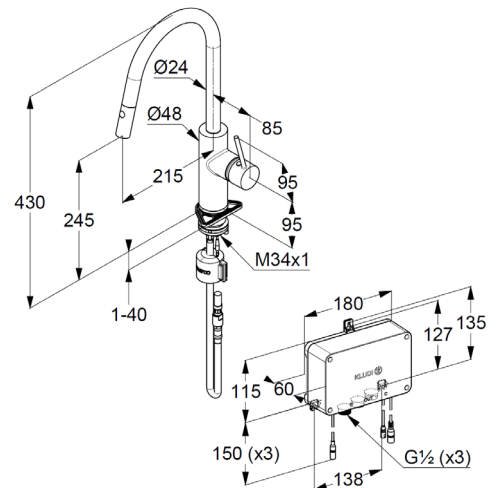

Technische Daten/ Technical Data

KLUDI E-GO VOICE
electronic kitchen faucet
DN 15

Ref.: 423005377

Finishes:
53 matt white

Product description
Manufacturer KLUDI GmbH & Co. KG
Typ: KLUDI E-GO VOICE
electronic kitchen faucet
Ref.: 423005377

electronic kitchen faucet
with electronic control unit
single lever mixer
operation via lever
1-hole mounted
2 individually preset water volumes can be called up via the -
lever
programmable voice commands for contactless operation
with option for APP control Amazon Alexa/ Google Home
connection between faucet and water connection box via-
cable 12 V
extractable hand spray
automatic diverter: jet/aerator
solid lever, metal
to control temperature and flow rate
aerator M22
temperature limitation possible via APP
thermal disinfection max. 70°C possible via APP
hygienic flushing possible via APP
swivel spout (360°)
shank-fixing
extractable hoses M15 x 1500mm
flow rate at 3 bar 8 l/min.
maximum shower time: 1 min. to 20 min. adjustable via app

water connection box IP53
electric power supply via 230V main adapter
CE marking
with WIFI module
connection cold water G1/2/ hot water G1/2
sieve seals included
protected against back flow
flexible hoses G3/8 DVGW approved

Produktabbildung/ Product picture

Maßzeichnung/ Dimensional drawing

Durchfluss/ Flow rate