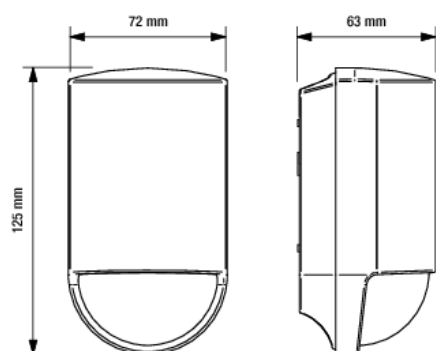

Motion detector for use in driveways, carports, gardens, etc.

Detectiebereik

H	A Across	B Towards
2 m	11 m	5.5 m
2.5 m	14 m	7 m
3 m	16 m	8 m

- The outdoor motion detector is fitted with a built-in light sensor; the lighting only turns on if the detector detects motion in the detection range and the level of daylight is below the programmed lux value.
- The lighting remains on while motion is detected.
- The built-in time switch allows you to set the desired switch-off delay. The lighting will remain on throughout the disconnection time after the last movement has been detected.
- The sensor's lens can be covered with the cover mask provided, so you can divide the detection zone. The cover mask can be adapted according to the desired range.

Technische gegevens

Configuratie	standalone
Voedingsspanning	230 Vac
Detector output	230 V (ON/OFF)
Uitschakelvertraging	60 sec – 1,800 sec
Maximale nominale waarde vermogenschakelaar	-10
Detectiehoek	180 °
Detectiebereik (PIR)	ø 16 m vanop een hoogte van 3 m
Minimale omgevingstemperatuur	-20 °C
Maximale omgevingstemperatuur	+45 °C
Montage	opbouw
Montagehoogte	2 m – 3 m
Afwerkingskleur	wit
Afmetingen (HxBxD)	125 mm x 72 mm x 63 mm
Beschermingsgraad	IP54

Afmetingen

Aansluitschema