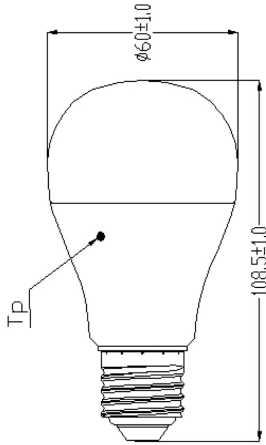

## Product Overview

Product name	ToLEDo GLS V6 806LM 865 E27 SL
Technology	LED
Watt (Rated) (W)	8.5
Cap/Base	E27
Fixture rating	Open
E-number FI	4740502
Colour temperature (K)	6500
CRI (Ra)	80
Wattage (W)	8.5
Product EAN number	5410288266299
Warranty	3 years

## Technical drawings

## PHYSICAL DATA

Nominal Product Length (mm)	112
Nominal Product Diameter (mm)	60
Weight (kg)	0.053