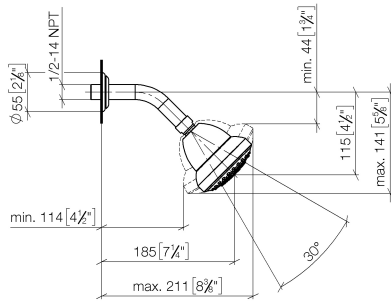

28 508 360 Product version from 4/1/2025

- spray head Ø 94mm
- Three settings: COMPACT RAIN, COMPACT SOFT FLOW, COMPACT AQUAPRESSURE FLOW, max. flow rate 9 l/min (at 3 bar)
- Function from: 7 l/min
- with anti-scale system

**Technical data:**

- 200-mm projection
- ball-joint pivotable through 30°
- rosette Ø 55 mm
- 1/2" connection

**Notes:**

	Chrome	28 508 360-00
	Brushed Platinum	28 508 360-06
	Platinum	28 508 360-08
	Durabrand (23kt Gold)	28 508 360-09
	Brushed Durabrand (23kt Gold)	28 508 360-28
	Brushed Gold (PVD)	28 508 360-37
	Brushed Dark Brass (PVD)	28 508 360-39
	Brushed Bronze (PVD)	28 508 360-42
	Brushed Dark Platinum	28 508 360-99

**Recommended miscellaneous**

- Concealed wall elbow -** 35 085 970 90
- min. recess depth 90 mm
  - max. recess depth 163 mm

28 508 360 Product version from 4/1/2025

mm [inches]

**Flow rate chart**

### Spare parts list

No.	Item Number	Name	Quantity used	Delivery time
2	90 14 10 026 00 90	O-Ring 20,5 x 3,5 mm -	1.00	14
3	09 11 03 011-00	Connection 140 x 65 x 21 mm - Chrome	1.00	26
1	09 27 35 003-00	Rosette Ø 55 x Ø 27 x 10 mm - Chrome	1.00	26
4	04 12 11 120 00-00	Spray Overhead shower 93 x 113 x 100 mm - Chrome	1.00	26