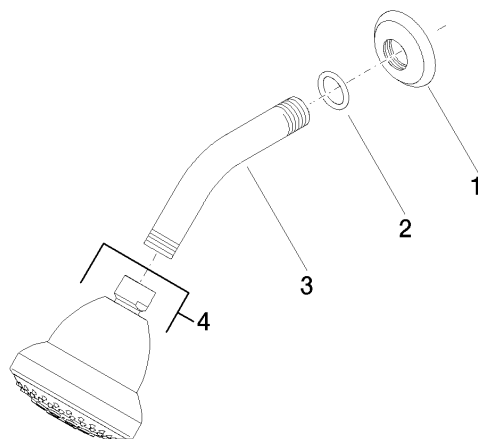

28 508 360 Product version from 4/1/2025

- spray head Ø 94mm
- Three settings: COMPACT RAIN, COMPACT SOFT FLOW, COMPACT AQUAPRESSURE FLOW, max. flow rate 9 l/min (at 3 bar)
- Function from: 7 l/min
- with anti-scale system

**Technical data:**

- 200-mm projection
- ball-joint pivotable through 30°
- rosette Ø 55 mm
- 1/2" connection

**Notes:**

	Chrome	28 508 360-00
	Brushed Platinum	28 508 360-06
	Platinum	28 508 360-08
	Durabrand (23kt Gold)	28 508 360-09
	Brushed Durabrand (23kt Gold)	28 508 360-28
	Brushed Gold (PVD)	28 508 360-37
	Brushed Dark Brass (PVD)	28 508 360-39
	Brushed Bronze (PVD)	28 508 360-42
	Brushed Dark Platinum	28 508 360-99

**Recommended miscellaneous**

- Concealed wall elbow -** 35 085 970 90
- min. recess depth 90 mm
  - max. recess depth 163 mm

28 508 360 Product version from 4/1/2025

mm [inches]

**Flow rate chart**

### Spare parts list

No.	Item Number	Name	Quantity used	Delivery time
2	90 14 10 026 00 90	O-Ring 20,5 x 3,5 mm -	1.00	14
3	09 11 03 011-00	Connection 140 x 65 x 21 mm - Chrome	1.00	26
1	09 27 35 003-00	Rosette Ø 55 x Ø 27 x 10 mm - Chrome	1.00	26
4	04 12 11 120 00-00	Spray Overhead shower 93 x 113 x 100 mm - Chrome	1.00	26