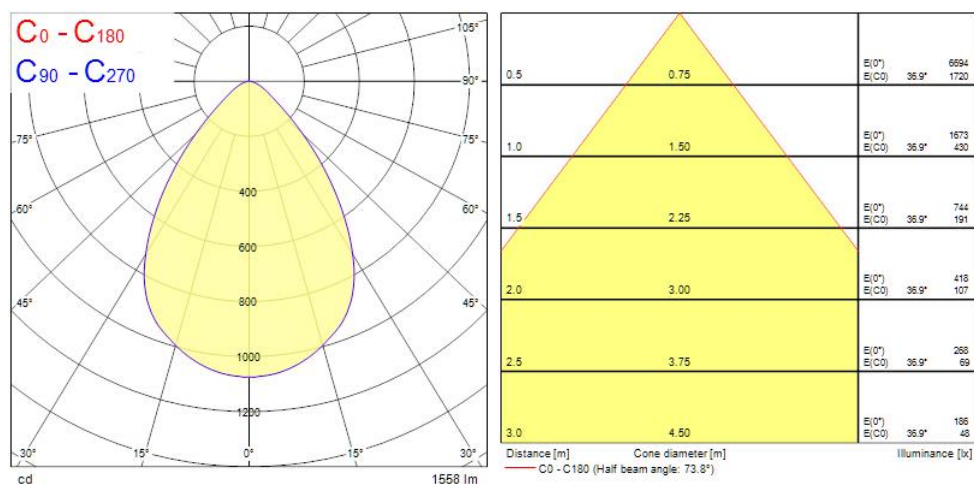

Concord

Solstice 150 1600lm 940 DALI Sandblast 2070415

Total power consumption (W)	15
Electrical protection	Class II
Control gear type	LED driver constant current
Dimmable	Yes
Minimum dimming level (%)	1
LED Flickering Rate	Ultra low (5% or less)
Housing colour	RAL9016
IP rating	IP40/20
IK rating	IK02
Product EAN number	5025768704156
Warranty	5 years
Dimming method	DALI, DALI-2, Switch-dim (mains-rated)

Photometry