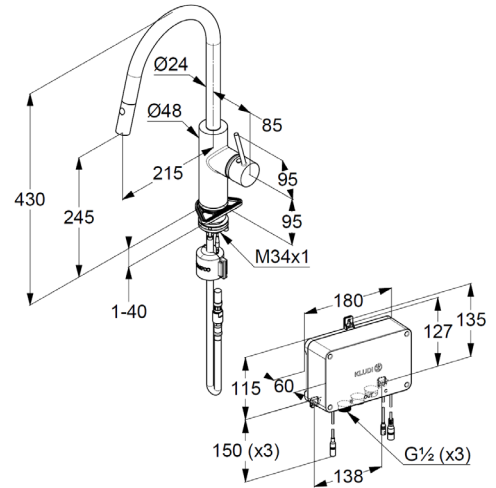

## Technische Daten/ Technical Data

KLUDI E-GO VOICE  
electronic kitchen faucet  
DN 15

Ref.: 423006677

Finishes:  
66 deep matt black

Product description  
Manufacturer KLUDI GmbH & Co. KG  
Typ: KLUDI E-GO VOICE  
electronic kitchen faucet  
Ref.: 423006677

electronic kitchen faucet  
with electronic control unit  
single lever mixer  
operation via lever  
1-hole mounted  
2 individually preset water volumes can be called up via the -  
lever  
programmable voice commands for contactless operation  
with option for APP control Amazon Alexa/ Google Home  
connection between faucet and water connection box via-  
cable 12 V  
extractable hand spray  
automatic diverter: jet/aerator  
solid lever, metal  
to control temperature and flow rate  
aerator M22  
temperature limitation possible via APP  
thermal disinfection max. 70°C possible via APP  
hygienic flushing possible via APP  
swivel spout (360°)  
shank-fixing  
extractable hoses M15 x 1500mm  
flow rate at 3 bar 8 l/min.  
maximum shower time: 1 min. to 20 min. adjustable via app

water connection box IP53  
electric power supply via 230V main adapter  
CE marking  
with WIFI module  
connection cold water G1/2/ hot water G1/2  
sieve seals included  
protected against back flow  
flexible hoses G3/8 DVGW approved

### Maßzeichnung/ Dimensional drawing