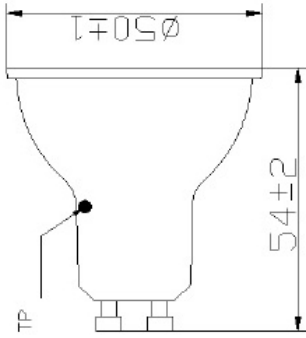

### Technical drawings

### PHYSICAL DATA

Nominal Product Length (mm)	55
Nominal Product Diameter (mm)	50
Weight (kg)	0.06