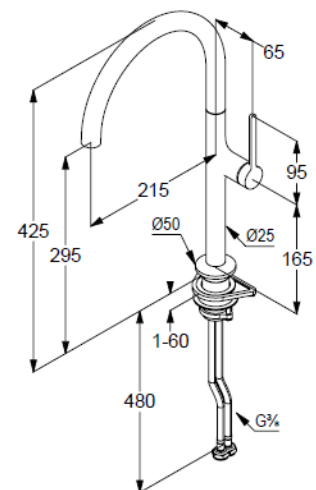

Technische Daten/ Technical Data

KLUDI-REEF
kitchen faucet
DN 15

Ref.: 508030575

Finishes:
05 chrome

Product description
Manufacturer KLUDI GmbH & Co. KG
Typ: KLUDI-REEF
kitchen faucet
Ref.: 508030575

kitchen faucet
single lever mixer
1-hole mounted
solid lever, metal
lateral actuation
aerator M18,5
ceramic cartridge
flow rate at 3 bar 6,5 l/min.
swivel spout (360°)
flexible hoses G3/8 DVGW approved
shank-fixing

Produktabbildung/ Product picture

Maßzeichnung/ Dimensional drawing

Durchfluss/ Flow rate