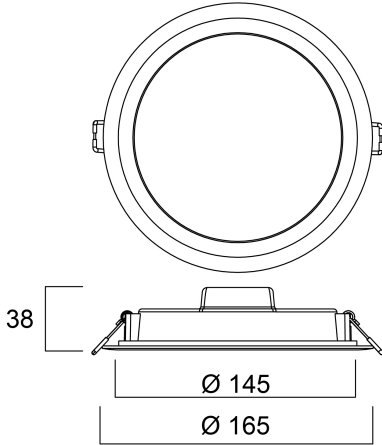

START Downlight Eco 145 1100lm 840 0055188

Technical drawings

Data table

GENERAL DATA

Product name	START Downlight Eco 145 1100lm 840
Technology	LED
Cap/Base	N/A
Housing	PC Polycarbonate
Mount	Ceiling recessed mounting
General application	Hospitality, Retail
Operating temperature range (°C)	-20°C...+40°C
Performance ambient temperature Tq (°C)	25
ETIM Class	EC001744
Warranty	3 years

OPTICAL DATA

Fixture luminous flux (lm)	1100
Luminaire efficacy (lm/W)	92
Correlated colour temperature (k)	4000