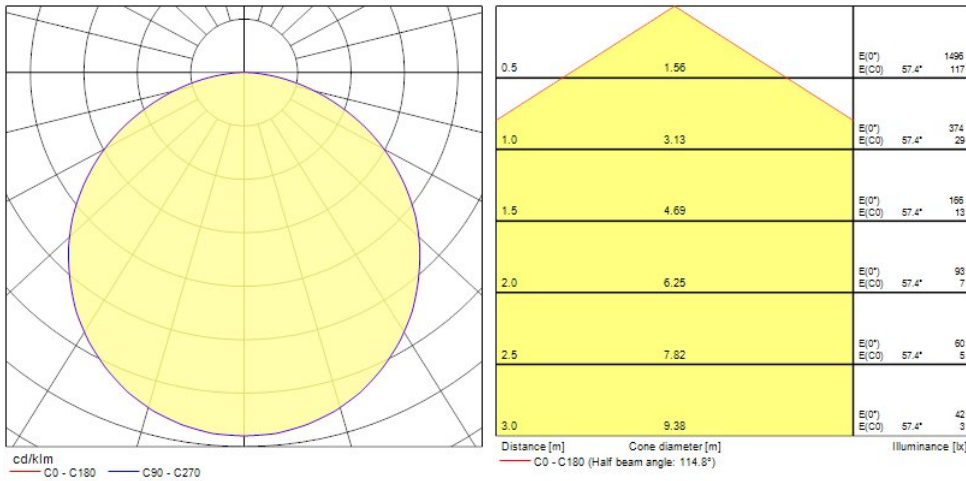

START Downlight Eco 145 1100lm 840 0055188

LED Flickering Rate	Medium (21% - 40%)
Housing colour	RAL9003
IP rating	IP20
IK rating	IK02
Product EAN number	5410288551883
Warranty	3 years
Dimming method	N/A

Photometry