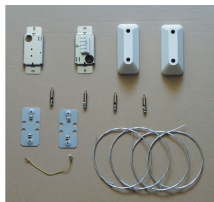

DeltaWing - Accessories

Sylwing SM in line kit single
5044209

Product features

- Sylwing SM in line kit single

PRODUCT OVERVIEW

Product name	Sylwing SM in line kit single
Technology	Accessory
General application	Education, Hospitality, Office, Retail
ETIM Class	EC002557
Warranty	2 years
Product EAN number	0664608442091