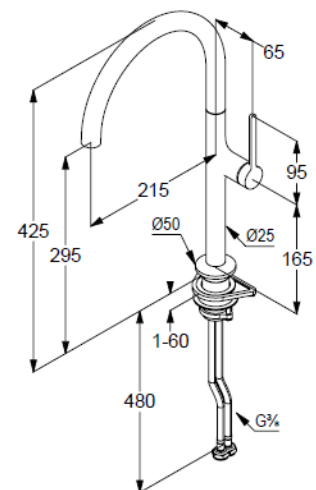

Technische Daten/ Technical Data

KLUDI-REEF
kitchen faucet
DN 15

Ref.: 50803N075

Finishes:
NO Brushed Gold (18) PVD

Product description
Manufacturer KLUDI GmbH & Co. KG
Typ: KLUDI-REEF
kitchen faucet
Ref.: 50803N075

kitchen faucet
single lever mixer
1-hole mounted
solid lever, metal
lateral actuation
aerator M18,5
ceramic cartridge
flow rate at 3 bar 6,5 l/min.
swivel spout (360°)
flexible hoses G3/8 DVGW approved
shank-fixing

Produktabbildung/ Product picture

Maßzeichnung/ Dimensional drawing

Durchfluss/ Flow rate