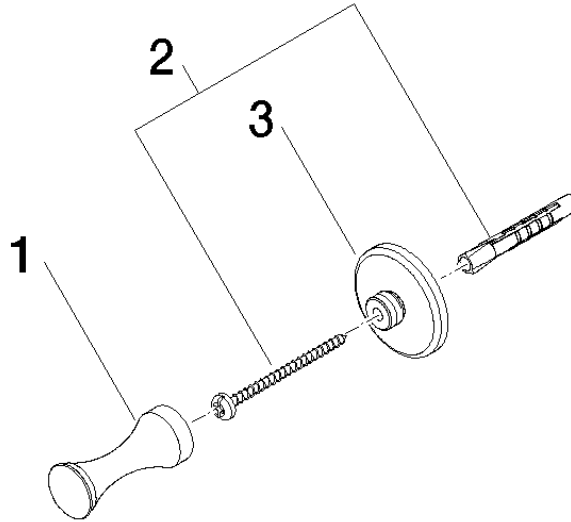

83 251 970 Product version from 4/1/2025

- 55mm projection

	Brushed Durabronz (23kt Gold)	83 251 970-28
	Chrome	83 251 970-00
	Brushed Platinum	83 251 970-06
	Platinum	83 251 970-08
	Durabronz (23kt Gold)	83 251 970-09
	Brushed Gold (PVD)	83 251 970-37
	Brushed Dark Brass (PVD)	83 251 970-39
	Brushed Bronze (PVD)	83 251 970-42
	Brushed Dark Platinum	83 251 970-99

83 251 970 Product version from 4/1/2025

mm [inches]

83 251 970 Product version from 4/1/2025

Parts for other finishes can be found here: [Chrome](#)

Spare parts list

No.	Item Number	Name	Quantity used	Delivery time
3	08 30 11 550-28	Holder Ø 40 x 13 mm - Brushed Durabronz (23kt Gold)	1.00	40
2	05 30 31 025 00 90	Mounting Bolt Round head 4,5 x 60 mm -	1.00	14
1	08 18 60 500-28	Hooks 20 x 20 x 50 mm - Brushed Durabronz (23kt Gold)	1.00	40