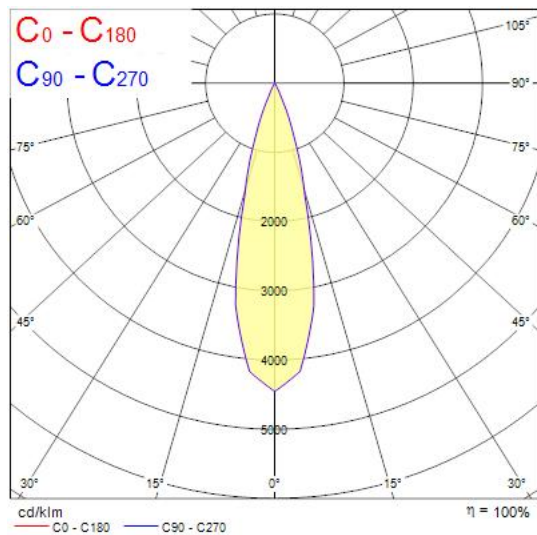

Concord

MYRIAD ADJ ROUND WHITE 2700K PHDIM WHITE BZ 2058029

Warranty

5 years

Photometry