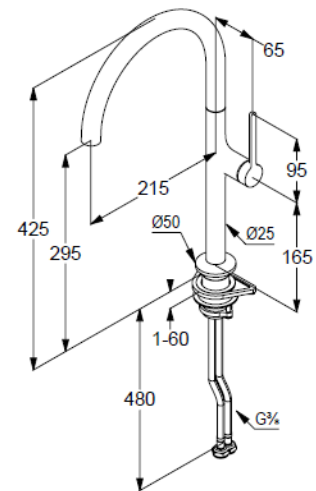

## Technische Daten/ Technical Data

KLUDI-REEF  
kitchen faucet  
DN 15

Ref.: 50803N175

Finishes:  
N1 Brushed Bronze PVD

Product description  
Manufacturer KLUDI GmbH & Co. KG  
Typ: KLUDI-REEF  
kitchen faucet  
Ref.: 50803N175

kitchen faucet  
single lever mixer  
1-hole mounted  
solid lever, metal  
lateral actuation  
aerator M18,5  
ceramic cartridge  
flow rate at 3 bar 6,5 l/min.  
swivel spout (360°)  
flexible hoses G3/8 DVGW approved  
shank-fixing

### Produktabbildung/ Product picture

### Maßzeichnung/ Dimensional drawing