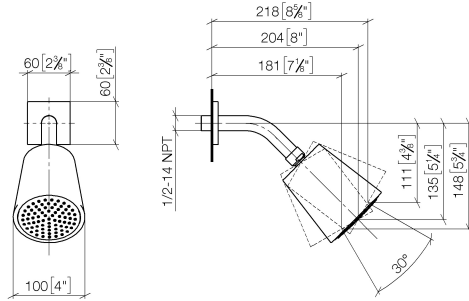

28 504 670 Product version from 6/30/2015

- spray head Ø 100mm
- PURIFY RAIN, max. flow rate 7 l/min (at 3 bar)
- Function from: 6 l/min
- with anti-scale system

Technical data:

- 180-210mm projection
- ball-joint pivotable through 30°
- rosette 60 x 60 mm
- 1/2" connection

Recommended miscellaneous

Concealed wall elbow -

35 085 970 90

- min. recess depth 90 mm
- max. recess depth 163 mm

28 504 670 Product version from 6/30/2015

mm [inches]

Flow rate chart

Codes & Standards

DIN 4109

ISO 3822

Ü-Zeichen

Shower head - Brushed Platinum

SERIES SPECIFIC

28 504 670 Product version from 6/30/2015

Certificates and sustainability

LGA_19

Spare parts list

No.	Item Number	Name	Quantity used	Delivery time
2	09 31 11 048 90	Mounting Threaded pin with hexagon socket with point M4 x 8 mm -	1.00	14
4	09 11 03 011-06	Connection 140 x 65 x 21 mm - Brushed Platinum	1.00	20
1	09 27 98 003-06	Rosette 60 x 60 x 9 x Ø 24 mm - Brushed Platinum	1.00	20
3	09 14 10 098 90	O-Ring 22,0 x 1,6 mm -	1.00	14
6	90 14 20 002 00 90	Washer 18,5 x 12,0 x 2,0 mm -	1.00	14
7	09 23 01 086 90	Flow limiter beige 7,6 l/min. -	1.00	14
5	90 12 05 054 00-06	Spray Overhead shower Ø 141 x 178 mm - Brushed Platinum	1.00	20