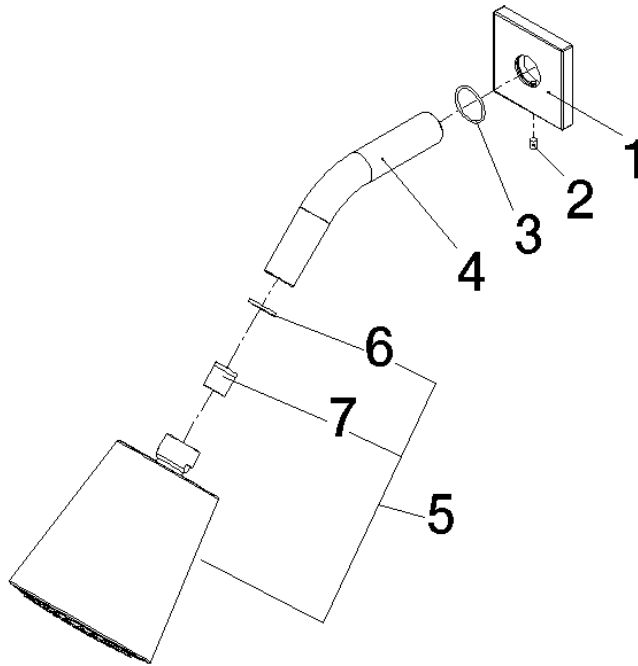

28 504 670 Product version from 6/30/2015

- spray head Ø 100mm
- PURIFY RAIN, max. flow rate 7 l/min (at 3 bar)
- Function from: 6 l/min
- with anti-scale system

Technical data:

- 180-210mm projection
- ball-joint pivotable through 30°
- rosette 60 x 60 mm
- 1/2" connection

Recommended miscellaneous

Concealed wall elbow -

35 085 970 90

- min. recess depth 90 mm
- max. recess depth 163 mm

28 504 670 Product version from 6/30/2015

mm [inches]

Flow rate chart

Codes & Standards

DIN 4109

ISO 3822

Ü-Zeichen

Shower head - Brushed Platinum

SERIES SPECIFIC

28 504 670 Product version from 6/30/2015

Certificates and sustainability

LGA_19

Spare parts list

No.	Item Number	Name	Quantity used	Delivery time
2	09 31 11 048 90	Mounting Threaded pin with hexagon socket with point M4 x 8 mm -	1.00	14
4	09 11 03 011-06	Connection 140 x 65 x 21 mm - Brushed Platinum	1.00	20
1	09 27 98 003-06	Rosette 60 x 60 x 9 x Ø 24 mm - Brushed Platinum	1.00	20
3	09 14 10 098 90	O-Ring 22,0 x 1,6 mm -	1.00	14
6	90 14 20 002 00 90	Washer 18,5 x 12,0 x 2,0 mm -	1.00	14
7	09 23 01 086 90	Flow limiter beige 7,6 l/min. -	1.00	14
5	90 12 05 054 00-06	Spray Overhead shower Ø 141 x 178 mm - Brushed Platinum	1.00	20