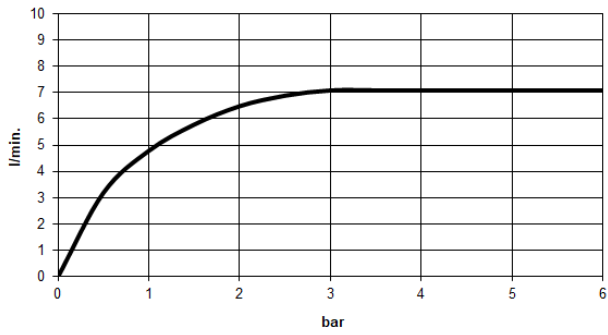

Recommended miscellaneous

Concealed wall elbow -

35 085 970 90

- min. recess depth 90 mm
- max. recess depth 163 mm

28 504 670 Product version from 6/30/2015

mm [inches]

Flow rate chart

Codes & Standards