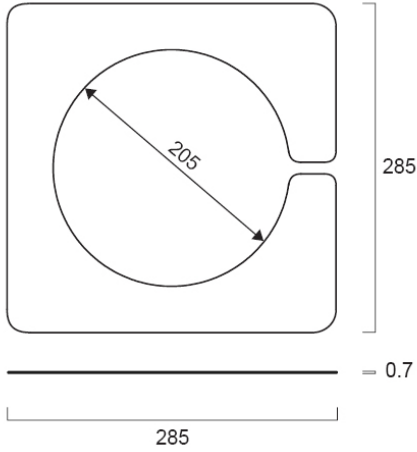

REINFORCING PLATE 205 0038003

Technical drawings

Data table

GENERAL DATA

Product name	REINFORCING PLATE 205
Technology	Accessory
Type of accessory	Mounting plate
Housing	Steel
General application	Retail, Hospitality, Office
ETIM Class	EC002557
Warranty	3 years

ELECTRICAL DATA

Control gear required	No

PHYSICAL DATA

Housing colour	RAL 9005 - Jet black
Nominal Product Height (mm)	0.7
Nominal Product Diameter (mm)	285