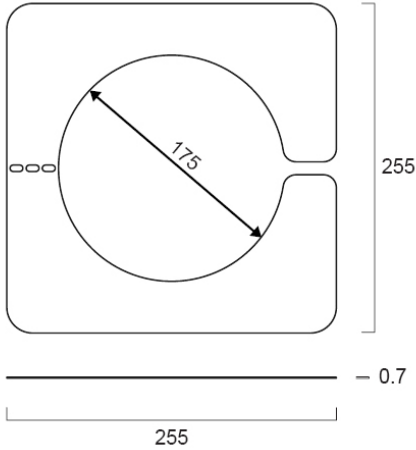

Features

- REINFORCING PLATE 175

Product Overview

Product name	REINFORCING PLATE 175
Technology	Accessory
Housing	Steel
General application	Retail, Hospitality, Office
ETIM Class	EC002557
Housing colour	RAL 9005 - Jet black
Product EAN number	5410288380025
Warranty	3 years

Technical drawings

Data table

GENERAL DATA

Product name	REINFORCING PLATE 175
Technology	Accessory
Type of accessory	Mounting plate
Housing	Steel
General application	Retail, Hospitality, Office
ETIM Class	EC002557
Warranty	3 years

ELECTRICAL DATA

Control gear required	No
-----------------------	----

PHYSICAL DATA

Housing colour	RAL 9005 - Jet black
Nominal Product Height (mm)	0.7
Nominal Product Diameter (mm)	255

REINFORCING PLATE 175 0038002

Weight (kg)	0.233
-------------	-------

PACKAGING

Product EAN number	5410288380025
Packaging single length / height (cm)	255.0
Packaging single width (cm)	255.0
Packaging single depth (cm)	0.7
DUN14 (inner)	15410288380022
Units per outer package	40
Packaging outer length / height (cm)	27.5
Packaging outer width (cm)	27.5
Packaging outer depth (cm)	6.5