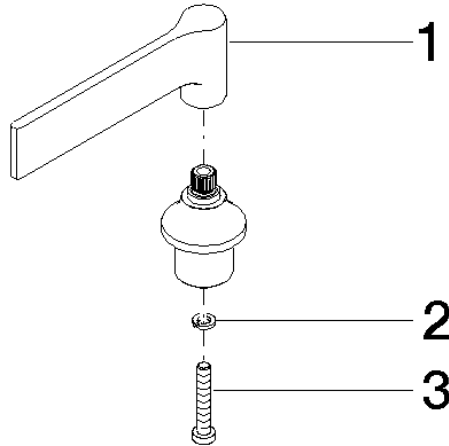

**Handle for 2-way/3-way diverter Neutral Lever 72 x 72 x 55 mm - Champagne (22kt Gold)**

SPARE PARTS

90 20 80 015 01 Product version from 4/1/2025

	Champagne (22kt Gold)	90 20 80 015 01-47
	Chrome	90 20 80 015 01-00
	Brushed Platinum	90 20 80 015 01-06
	Platinum	90 20 80 015 01-08
	Dark Chrome	90 20 80 015 01-19
	Brushed Light Gold (PVD)	90 20 80 015 01-27
	Brushed Durabronze (23kt Gold)	90 20 80 015 01-28
	Brushed Dark Brass (PVD)	90 20 80 015 01-39
	Brushed Champagne (22kt Gold)	90 20 80 015 01-46
	Brushed Dark Platinum	90 20 80 015 01-99

Handle for 2-way/3-way diverter Neutral Lever 72 x 72 x 55 mm - Champagne  
(22kt Gold)

---

SPARE PARTS

90 20 80 015 01 Product version from 4/1/2025

Handle for 2-way/3-way diverter Neutral Lever 72 x 72 x 55 mm - Champagne  
(22kt Gold)

### Spare parts list

No.	Item Number	Name	Quantity used	Delivery time
2	90 30 11 029 00 90	Connection Spring lock washer Ø 4 -	1.00	14
3	09 30 30 084 90	Mounting Cylinder head screw with hexagon socket Low profile M4 x 25 mm -	1.00	14
1	09 20 80 015-47	handle	1.00	82