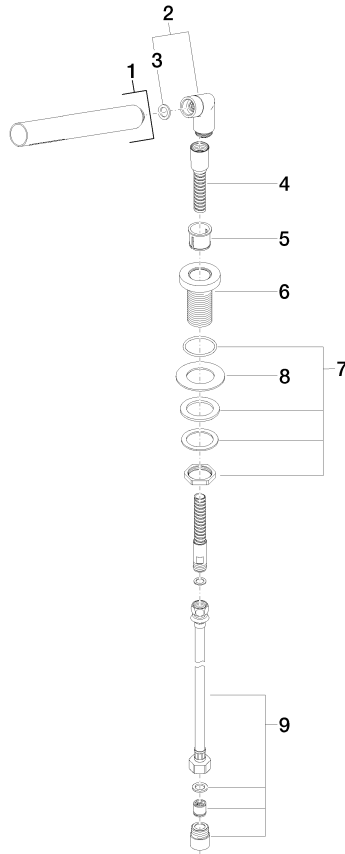

**Hand shower set for bath rim or tile edge installation - Brushed Dark Platinum** **SERIES SPECIFIC**

27 702 979 Product version up to 5/15/2020

- COMPACT RAIN, max. flow rate 6.8 l/min (at 3 bar)
- with anti-scale system
- rosette Ø 50 mm
- hole diameter 32 mm
- metal shower hose 1750mm with integrated anti-twist protection
- WRAS

27 702 979 Product version up to 5/15/2020

mm [inches]

Flow rate chart

Codes & Standards

ASME A112.18.1	cUPC	DIN 4109	EN 1717
ISO 3822	Scottish Water Byelaws	UK Water Supply Regulations	Ü-Zeichen

## Hand shower set for bath rim or tile edge installation - Brushed Dark Platinum SERIES SPECIFIC

---

27 702 979 Product version up to 5/15/2020

### Spare parts list

No.	Item Number	Name	Quantity used	Delivery time
7	04 30 11 038 66 90	Mounting with O-ring Ø36.17 x 2.62mm M30 x 1,5 -	1.00	14
6	09 30 01 085-99	Shaft Ø 50 x 70 mm - Brushed Dark Platinum	1.00	40
9	12 505 970 90	High pressure hose 1/2" x 3/8" x 500 mm -	1.00	14
3	90 14 20 002 00 90	Washer 18,5 x 12,0 x 2,0 mm -	1.00	14
2	04 24 04 189 00-99	Elbow 20° 55 x 40 x 23 mm - Brushed Dark Platinum	1.00	40
8	09 30 11 060 90	Disc 60 x 34 x 2 mm -	1.00	14
4	28 322 970-99	Metal shower hose 1/2" x 3/8" x 1750 mm - Brushed Dark Platinum	1.00	14
5	90 18 40 085 00 90	Sleeve -	1.00	14
1	28 019 979-99	Hand shower - Brushed Dark Platinum	1.00	-