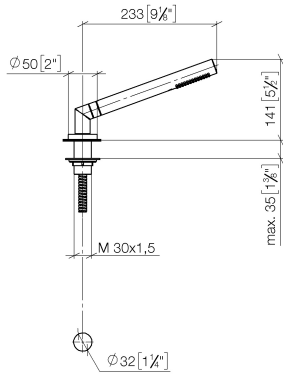

**Hand shower set for bath rim or tile edge installation - Brushed Dark Platinum** **SERIES SPECIFIC**

27 702 979 Product version up to 5/15/2020

- COMPACT RAIN, max. flow rate 6.8 l/min (at 3 bar)
- with anti-scale system
- rosette Ø 50 mm
- hole diameter 32 mm
- metal shower hose 1750mm with integrated anti-twist protection
- WRAS

Two-piece design allows hose to later be changed without dismantling the fitting.

Intrinsic protection against back flow.

	Brushed Dark Platinum	27 702 979-99
	Chrome	27 702 979-00
	Brushed Platinum	27 702 979-06
	Platinum	27 702 979-08
	Durabronze (23kt Gold)	27 702 979-09
	Dark Chrome	27 702 979-19
	Brushed Durabronze (23kt Gold)	27 702 979-28
	Matte Black	27 702 979-33
	Brushed Dark Brass (PVD)	27 702 979-39
	Brushed Bronze (PVD)	27 702 979-42
	Brushed Dark Bronze (PVD)	27 702 979-43
	Brushed Champagne (22kt Gold)	27 702 979-46
	Champagne (22kt Gold)	27 702 979-47
	Brushed Chrome	27 702 979-93

27 702 979 Product version up to 5/15/2020

mm [inches]

Flow rate chart

Codes & Standards

ASME A112.18.1	cUPC	DIN 4109	EN 1717
ISO 3822	Scottish Water Byelaws	UK Water Supply Regulations	Ü-Zeichen

### Spare parts list

No.	Item Number	Name	Quantity used	Delivery time
7	04 30 11 038 66 90	Mounting with O-ring Ø36.17 x 2.62mm M30 x 1,5 -	1.00	14
6	09 30 01 085-99	Shaft Ø 50 x 70 mm - Brushed Dark Platinum	1.00	40
9	12 505 970 90	High pressure hose 1/2" x 3/8" x 500 mm -	1.00	14
3	90 14 20 002 00 90	Washer 18,5 x 12,0 x 2,0 mm -	1.00	14
2	04 24 04 189 00-99	Elbow 20° 55 x 40 x 23 mm - Brushed Dark Platinum	1.00	40
8	09 30 11 060 90	Disc 60 x 34 x 2 mm -	1.00	14
4	28 322 970-99	Metal shower hose 1/2" x 3/8" x 1750 mm - Brushed Dark Platinum	1.00	14
5	90 18 40 085 00 90	Sleeve -	1.00	14
1	28 019 979-99	Hand shower - Brushed Dark Platinum	1.00	-