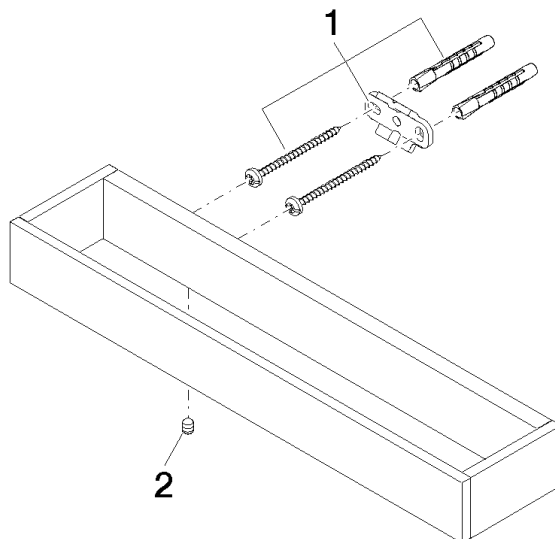

Bath grip - Brushed Dark Platinum

SERIES SPECIFIC

83 030 780 Product version from 4/1/2025

- gauge 185 mm
- width 300mm
- height 35 mm
- 65mm projection

	Brushed Dark Platinum	83 030 780-99
	Chrome	83 030 780-00
	Brushed Platinum	83 030 780-06
	Platinum	83 030 780-08
	Dark Chrome	83 030 780-19
	Brushed Light Gold (PVD)	83 030 780-27
	Brushed Durabronze (23kt Gold)	83 030 780-28
	Brushed Gold (PVD)	83 030 780-37
	Brushed Dark Brass (PVD)	83 030 780-39
	Brushed Bronze (PVD)	83 030 780-42
	Brushed Dark Bronze (PVD)	83 030 780-43
	Brushed Champagne (22kt Gold)	83 030 780-46
	Champagne (22kt Gold)	83 030 780-47

83 030 780 Product version from 4/1/2025

mm [inches]

83 030 780 Product version from 4/1/2025

Parts for other finishes can be found here: [Chrome](#)

Spare parts list

No.	Item Number	Name	Quantity used	Delivery time
2	90 31 11 004 00 90	grub screw with hexagon socket M5 x 8 mm -	2.00	14
1	05 17 20 717 00 90	Attachment set 35 x 65 x 7 mm -	2.00	14