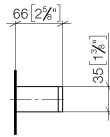

Bath grip - Brushed Dark Platinum

SERIES SPECIFIC

83 030 780 Product version from 4/1/2025

- gauge 185 mm
- width 300mm
- height 35 mm
- 65mm projection

	Brushed Dark Platinum	83 030 780-99
	Chrome	83 030 780-00
	Brushed Platinum	83 030 780-06
	Platinum	83 030 780-08
	Dark Chrome	83 030 780-19
	Brushed Light Gold (PVD)	83 030 780-27
	Brushed Durabronze (23kt Gold)	83 030 780-28
	Brushed Gold (PVD)	83 030 780-37
	Brushed Dark Brass (PVD)	83 030 780-39
	Brushed Bronze (PVD)	83 030 780-42
	Brushed Dark Bronze (PVD)	83 030 780-43
	Brushed Champagne (22kt Gold)	83 030 780-46
	Champagne (22kt Gold)	83 030 780-47

83 030 780 Product version from 4/1/2025

mm [inches]

83 030 780 Product version from 4/1/2025

Parts for other finishes can be found here: [Chrome](#)

Spare parts list

No.	Item Number	Name	Quantity used	Delivery time
2	90 31 11 004 00 90	grub screw with hexagon socket M5 x 8 mm -	2.00	14
1	05 17 20 717 00 90	Attachment set 35 x 65 x 7 mm -	2.00	14