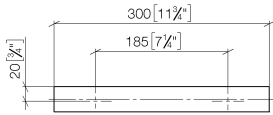

Bath grip - Brushed Dark Platinum

SERIES SPECIFIC

83 030 780 Product version from 4/1/2025

- gauge 185 mm
- width 300mm
- height 35 mm
- 65mm projection

	Brushed Dark Platinum	83 030 780-99
	Chrome	83 030 780-00
	Brushed Platinum	83 030 780-06
	Platinum	83 030 780-08
	Dark Chrome	83 030 780-19
	Brushed Light Gold (PVD)	83 030 780-27
	Brushed Durabronze (23kt Gold)	83 030 780-28
	Brushed Gold (PVD)	83 030 780-37
	Brushed Dark Brass (PVD)	83 030 780-39
	Brushed Bronze (PVD)	83 030 780-42
	Brushed Dark Bronze (PVD)	83 030 780-43
	Brushed Champagne (22kt Gold)	83 030 780-46
	Champagne (22kt Gold)	83 030 780-47

83 030 780 Product version from 4/1/2025

mm [inches]

83 030 780 Product version from 4/1/2025

Parts for other finishes can be found here: [Chrome](#)

Spare parts list

No.	Item Number	Name	Quantity used	Delivery time
2	90 31 11 004 00 90	grub screw with hexagon socket M5 x 8 mm -	2.00	14
1	05 17 20 717 00 90	Attachment set 35 x 65 x 7 mm -	2.00	14