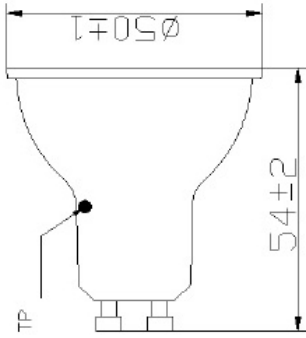

Product Overview

Product name	RefLED Retro ES50 230Lm 830 36d SL
Technology	LED
Watt (Rated) (W)	4
Fixture rating	Open
E-number FI	4740448
E-number SE	8292468
Colour temperature (K)	3000
CRI (Ra)	80
Colour Consistency (SDCM)	6
Colour Variation Initial (SDCM)	6
Wattage (W)	4
Product EAN number	5410288265469
Warranty	3 years
Colour Code	830

Technical drawings

Data table

GENERAL DATA

Product name	RefLED Retro ES50 230Lm 830 36d SL
Technology	LED
Watt (Rated) (W)	4
Fixture rating	Open
Operating temperature range (°C)	-20°C...+40°C
Performance ambient temperature Tq (°C)	25
E-number FI	4740448
E-number SE	8292468
Warranty	3 years

PHYSICAL DATA

Nominal Product Length (mm)	55
Nominal Product Diameter (mm)	50
Weight (kg)	0.06

PACKAGING

Single packaging type	Carton
Product EAN number	5410288265469
Packaging single width (cm)	5.0
Packaging single depth (cm)	5.0
DUN14 (inner)	25410288265463
Units per inner package	6
Packaging inner length / height (cm)	16.0
Packaging inner width (cm)	13.0
Packaging inner depth (cm)	6.0
DUN14 (outer)	15410288265466
Packaging outer length / height (cm)	34.5