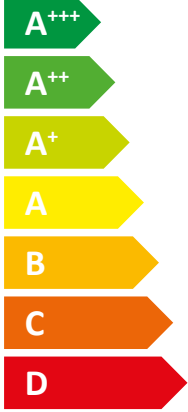

ENERG

енергия · ενέργεια

Y IJA
IE IA

STIEBEL ELTRON

LWZ 5 S Plus

A+

A

Two icons showing sound power levels. The top icon shows a speaker inside a house with the text "52 dB". The bottom icon shows a speaker outside a house with the text "52 dB".

A legend for power output levels, consisting of three colored squares with corresponding text: a dark blue square for "9 kW", a medium blue square for "6 kW", and a light blue square for "7 kW".

2019

811/2013