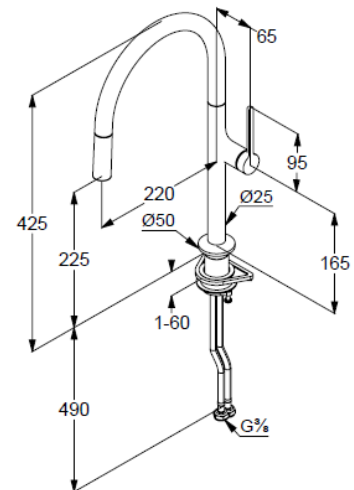

Technische Daten/ Technical Data

KLUDI-REEF
kitchen faucet
DN 15

Ref.: 508510575

Finishes:
05 chrome

Product description
Manufacturer KLUDI GmbH & Co. KG
Typ: KLUDI-REEF
kitchen faucet
Ref.: 508510575

kitchen faucet
single lever mixer
extractable hand spray
automatic diverter: jet/aerator
1-hole mounted
solid lever, metal
lateral actuation
protected against back flow
ceramic cartridge
flow rate at 3 bar 6,5 l/min.
swivel spout (360°)
flexible hoses G3/8 DVGW approved
shank-fixing
extractable hoses 250mm

Produktabbildung/ Product picture

Maßzeichnung/ Dimensional drawing

Durchfluss/ Flow rate